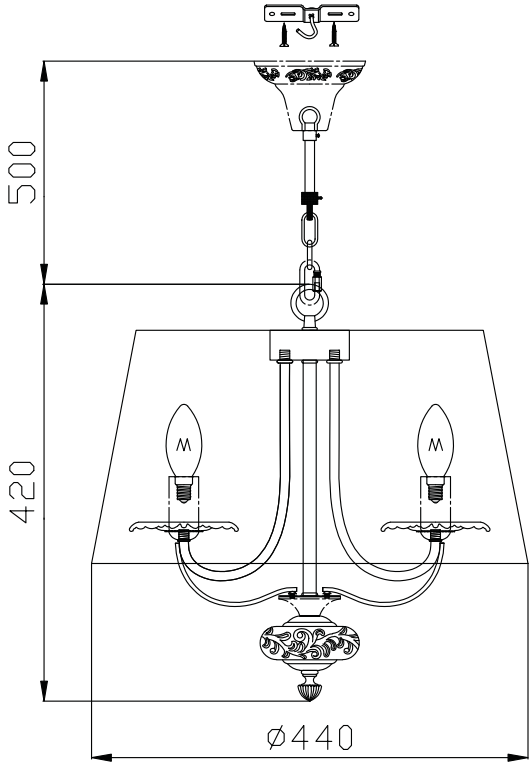

Instruction

Collection: Elegant
Series: Olivia
Model: ARM325-33-W
Ceiling

3 x E14 (40w)

MAYTONI
DECORATIVE LIGHTING

www.maytoni.de