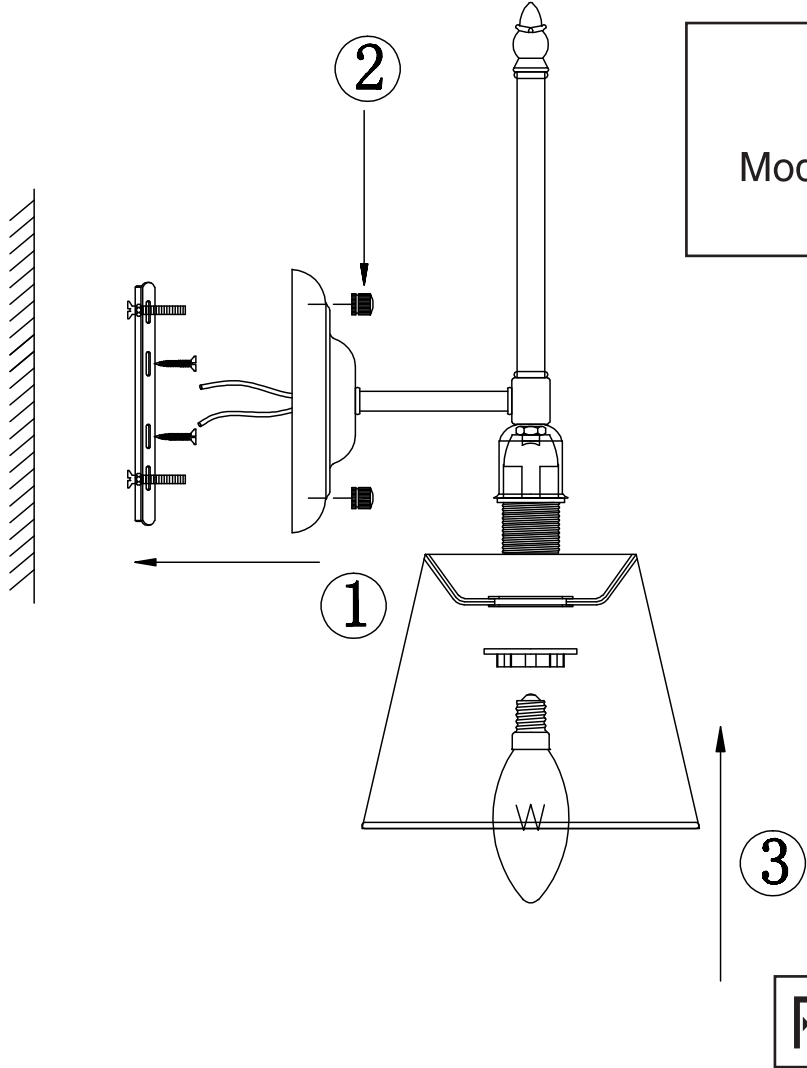

# Instruction

Collection: Elegant  
Series: Vesta  
Model: ARM330-01-R  
Wall-mounted

  
1 x E14 (40w)

**MAYTONI**  
DECORATIVE LIGHTING  
[www.maytoni.de](http://www.maytoni.de)