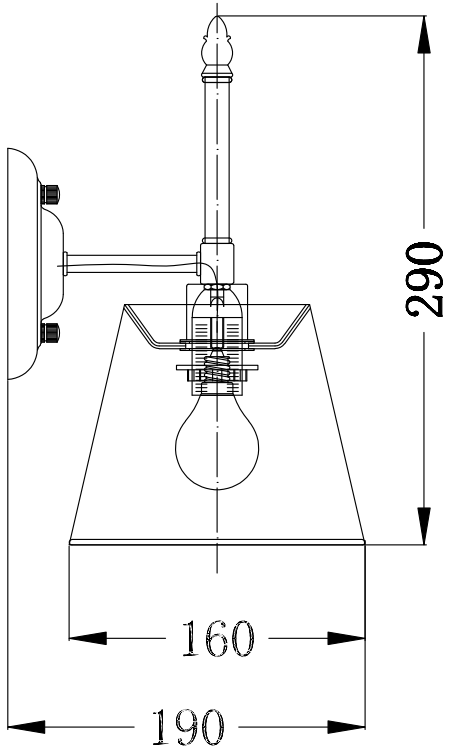

# Instruction

Collection: Elegant  
Series: Vesta  
Model: ARM330-01-R  
Wall-mounted

  
1 x E14 (40w)

**MAYTONI**  
DECORATIVE LIGHTING  
[www.maytoni.de](http://www.maytoni.de)