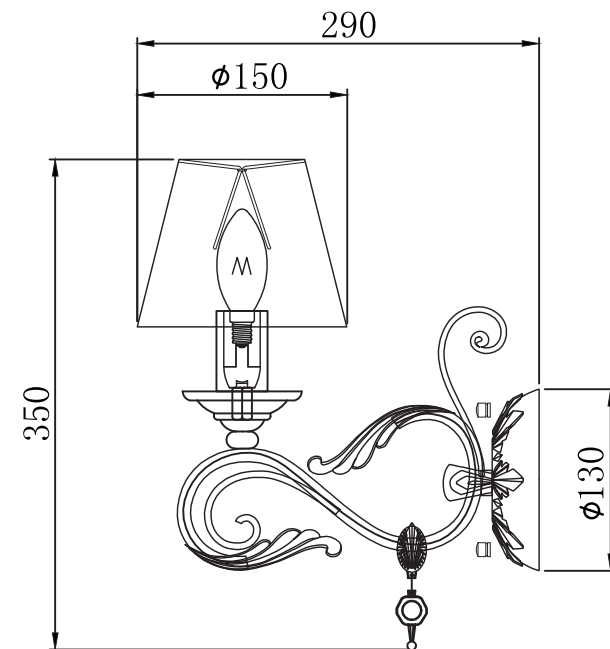

# Instruction

Collection: Royal Classic  
Series: Francesco  
Model: ARM332-01-R  
Wall-mounted

A=1

– Wall-mounted

1 x E14 (40w)

**MAYTONI**  
DECORATIVE LIGHTING

[www.maytoni.de](http://www.maytoni.de)