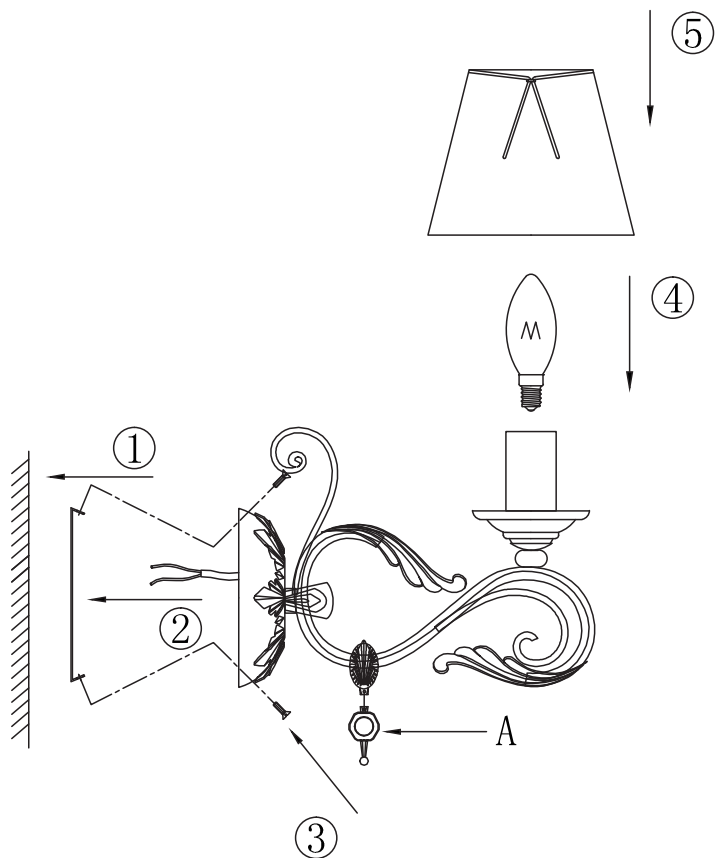

# Instruction

Collection: Royal Classic  
Series: Francesco  
Model: ARM332-01-R  
Wall-mounted

A=1

– Wall-mounted

1 x E14 (40w)

**MAYTONI**  
DECORATIVE LIGHTING

[www.maytoni.de](http://www.maytoni.de)