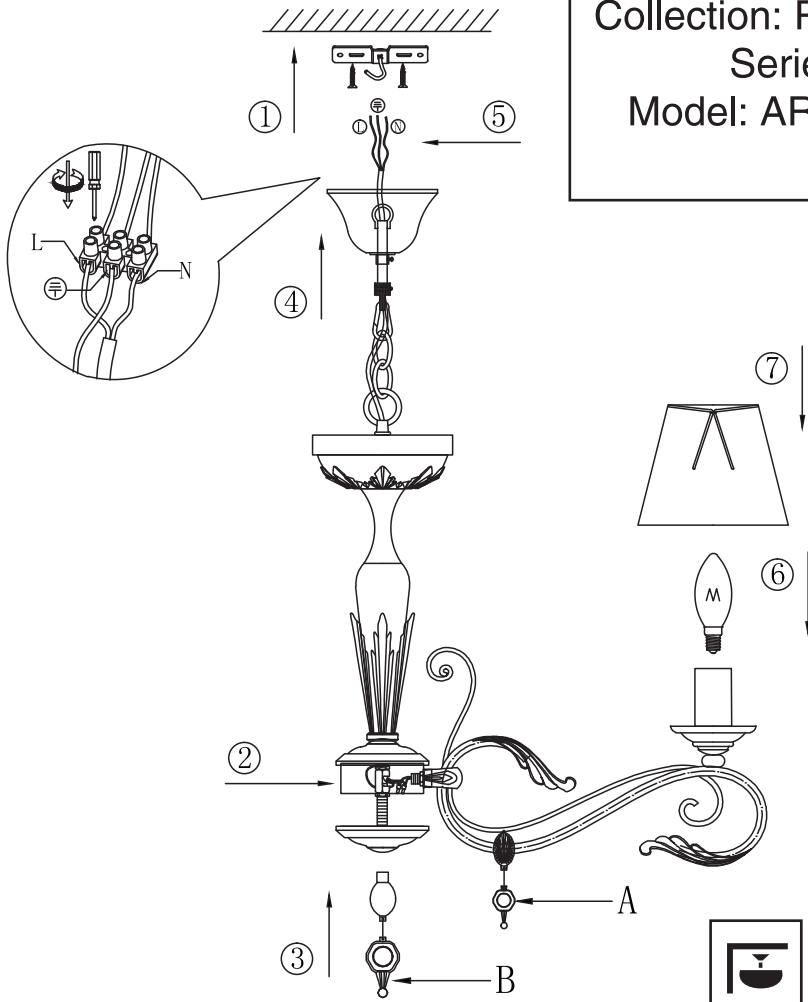

Instruction

Collection: Royal Classic
 Series: Francesco
 Model: ARM332-07-R
 Suspended

A=7
 B=1

 7 x E14 (40w)

MAYTONI
 DECORATIVE LIGHTING

www.maytoni.de