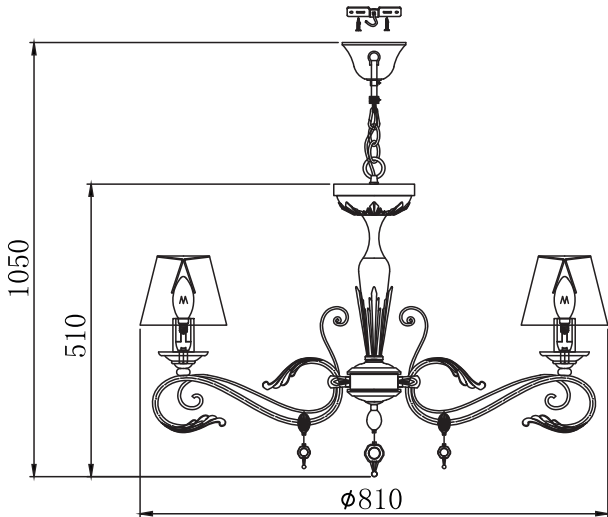

Instruction

Collection: Royal Classic
 Series: Francesco
 Model: ARM332-07-R
 Suspended

A=7
 B=1

 7 x E14 (40w)

MAYTONI
 DECORATIVE LIGHTING

www.maytoni.de