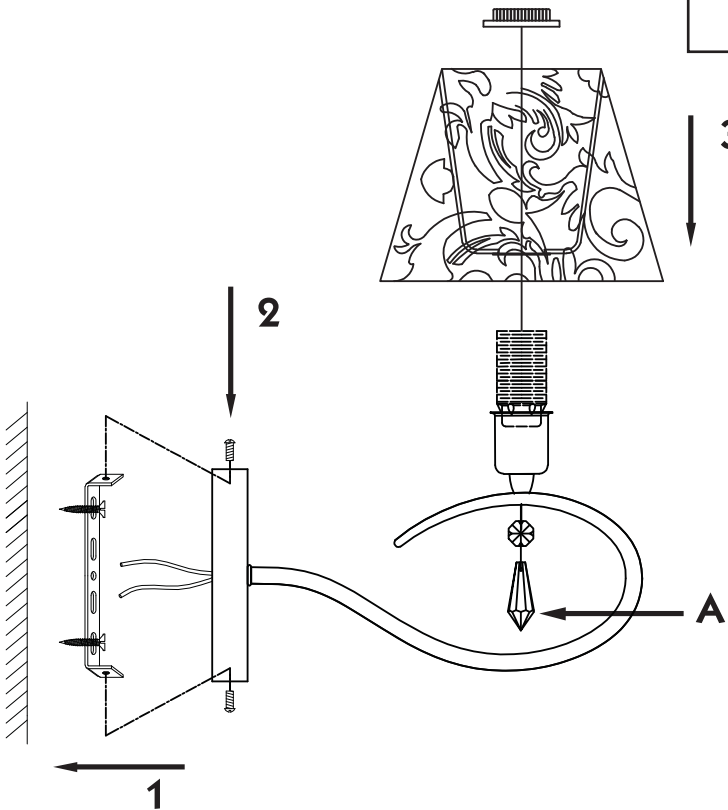

# Instruction

Collection: Elegant  
Series: Talia 1  
Model: ARM334-01-W  
Wall-mounted

A = 1

- Wall-mounted

1 x E14 (40w)

**MAYTONI**  
DECORATIVE LIGHTING

[www.maytoni.de](http://www.maytoni.de)