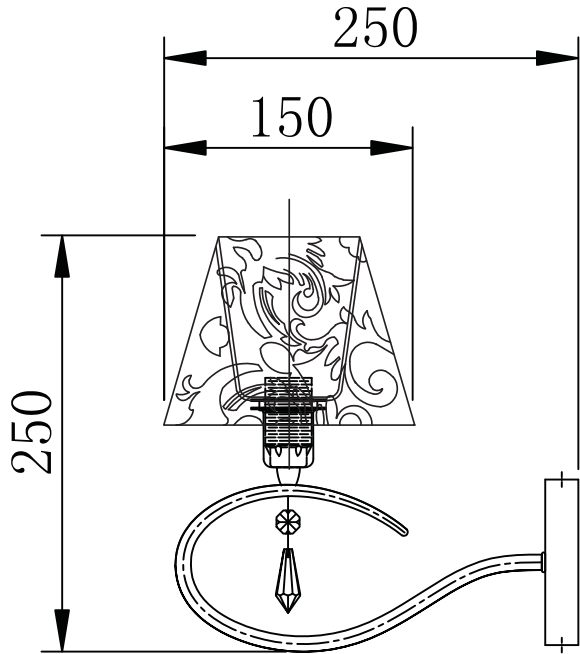

# Instruction

Collection: Elegant  
Series: Talia 1  
Model: ARM334-01-W  
Wall-mounted

A = 1

- Wall-mounted

1 x E14 (40w)

**MAYTONI**  
DECORATIVE LIGHTING

[www.maytoni.de](http://www.maytoni.de)