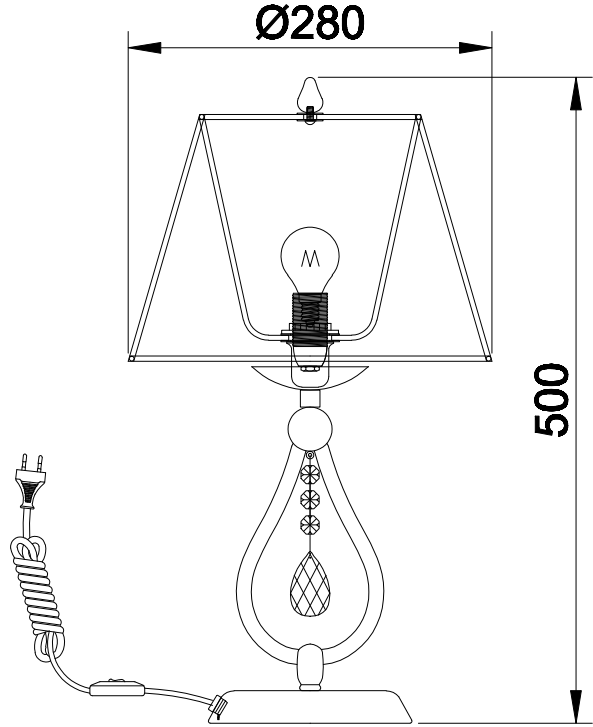

Instruction

Collection: Modern
Series: Talia
Model: ARM334-11-N
Mobile

A=1

1 x E14 (40w)

MAYTONI
DECORATIVE LIGHTING

www.maytoni.de