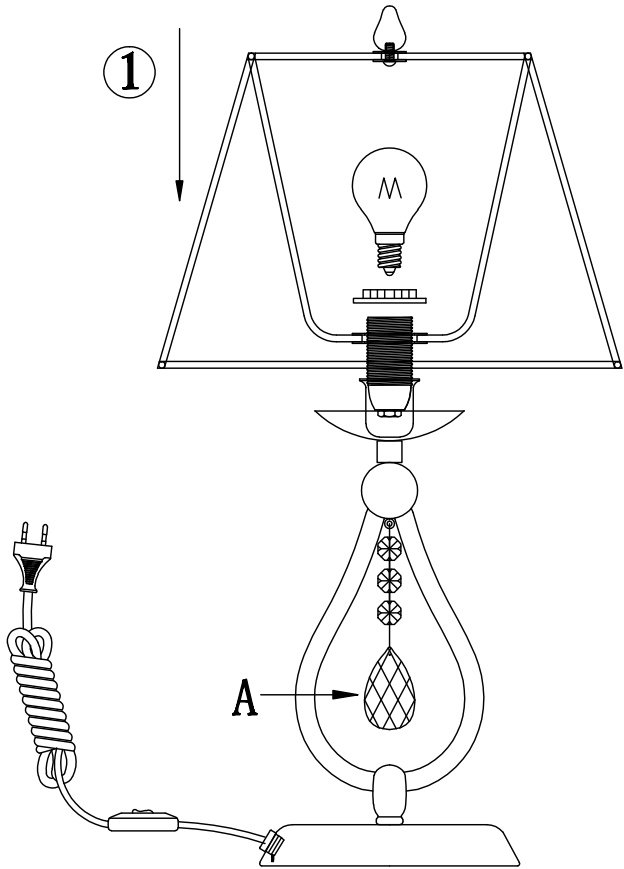

Instruction

Collection: Modern
Series: Talia
Model: ARM334-11-N
Mobile

A=1

1 x E14 (40w)

MAYTONI
DECORATIVE LIGHTING

www.maytoni.de