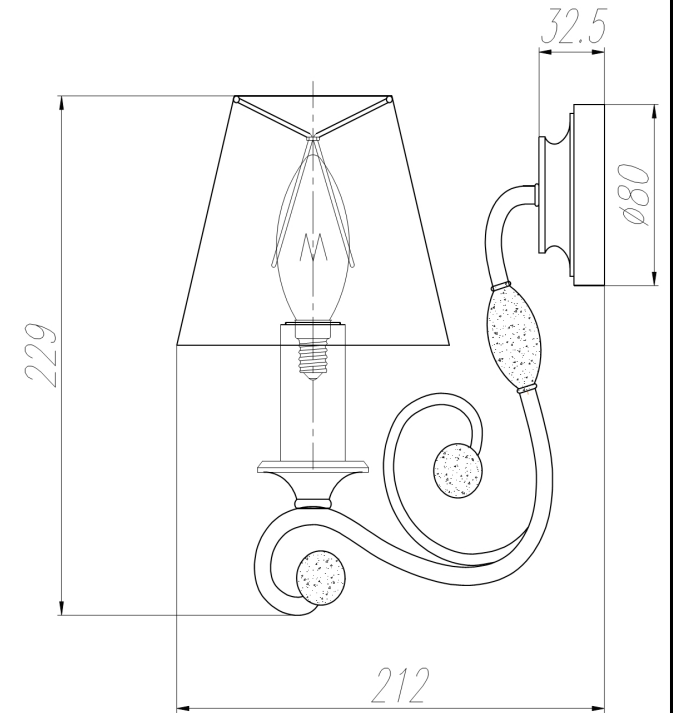

# Instruction

Collection: ELEGANT  
Series: NERIDA  
Model: ARM355-WL-01-GR  
Wall

- Wall

1 x E14 (40W)

**MAYTONI**  
DECORATIVE LIGHTING

[www.maytoni.de](http://www.maytoni.de)