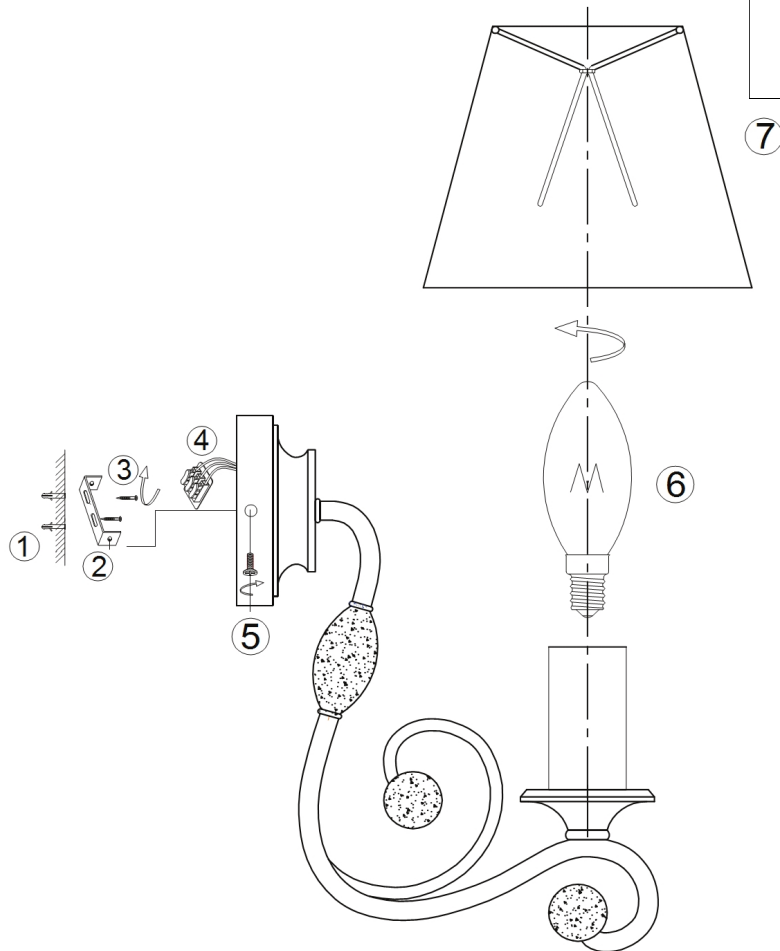

# Instruction

Collection: ELEGANT  
Series: NERIDA  
Model: ARM355-WL-01-GR  
Wall

- Wall

1 x E14 (40W)

**MAYTONI**  
DECORATIVE LIGHTING

[www.maytoni.de](http://www.maytoni.de)