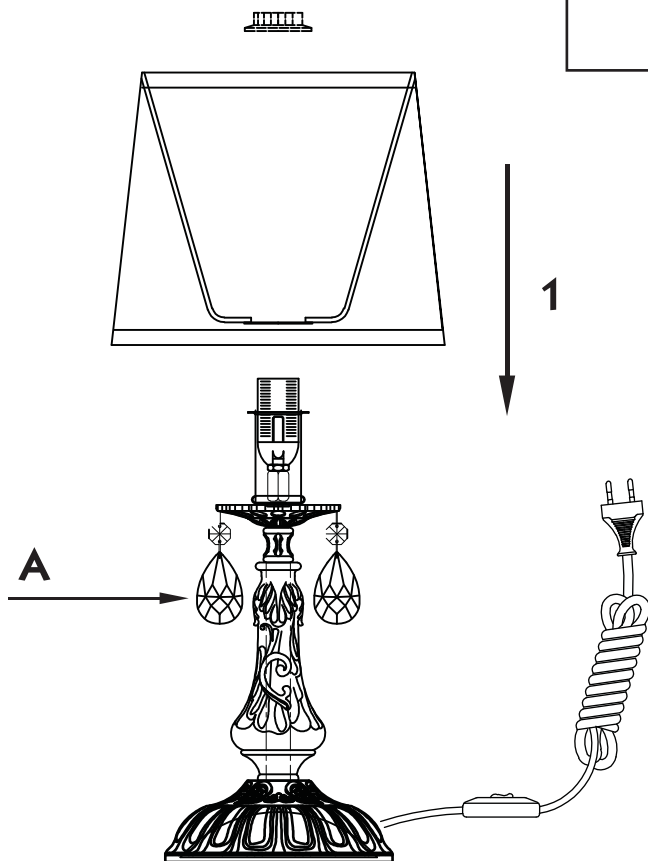

# Instruction

Collection: Elegant  
Series: Filomena  
Model: ARM390-00-W  
Mobile

A = 4

1 x E14 (40w)

**MAYTONI**  
DECORATIVE LIGHTING

[www.maytoni.de](http://www.maytoni.de)