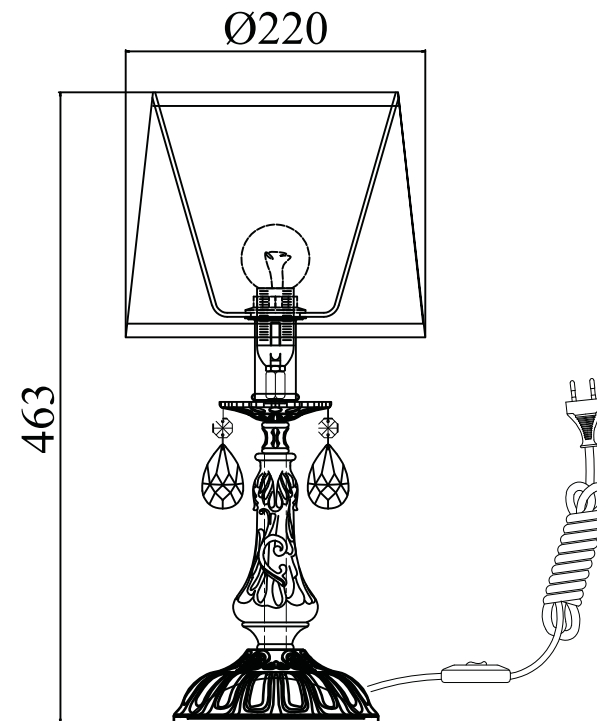

# Instruction

Collection: Elegant  
Series: Filomena  
Model: ARM390-00-W  
Mobile

A = 4

1 x E14 (40w)

**MAYTONI**  
DECORATIVE LIGHTING

[www.maytoni.de](http://www.maytoni.de)