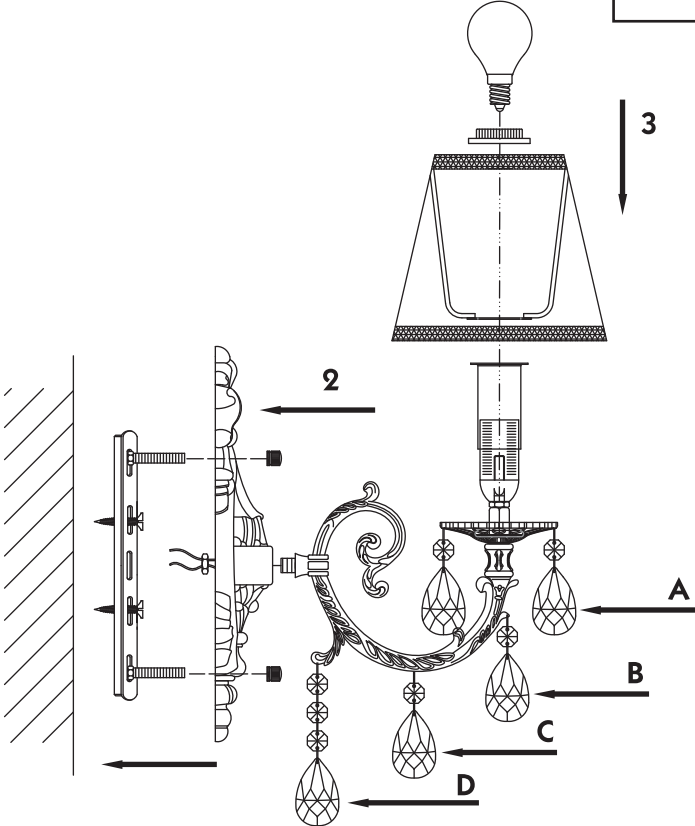

Instruction

Collection: Elegant
Series: Filomena
Model: ARM390-01-W
Wall-mounted

A = 4
B = 1
C = 1
D = 1

– Wall-mounted

1 x E14 (40w)

MAYTONI
DECORATIVE LIGHTING

www.maytoni.de