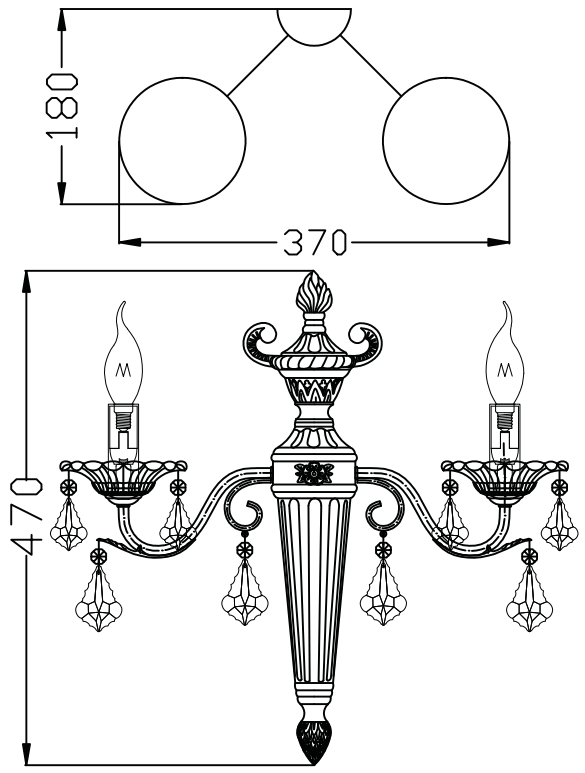

Instruction

Collection: Elegant
Series: Vivaldi
Model: ARM400-02-W
Wall-mounted

A = 8
B = 2
C = 2

2 x E14 (60w)

MAYTONI
DECORATIVE LIGHTING
www.maytoni.de