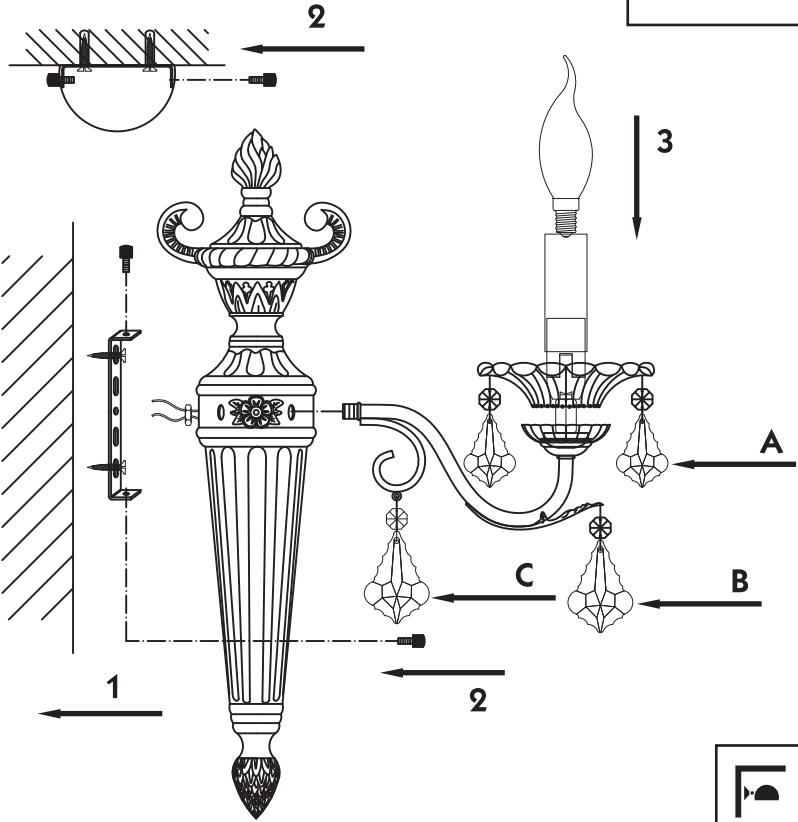

Instruction

Collection: Elegant
Series: Vivaldi
Model: ARM400-02-W
Wall-mounted

A = 8
B = 2
C = 2

2 x E14 (60w)

MAYTONI
DECORATIVE LIGHTING
www.maytoni.de