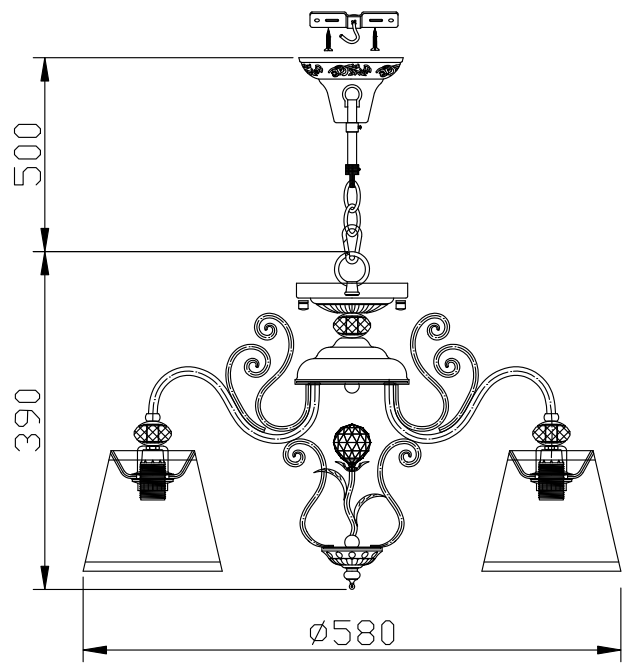

Instruction

Collection: Elegant
Series: Vintage
Model: ARM420-03-G
Suspended

 – Suspended

3 x E14 (40w)

MAYTONI
DECORATIVE LIGHTING
www.maytoni.de