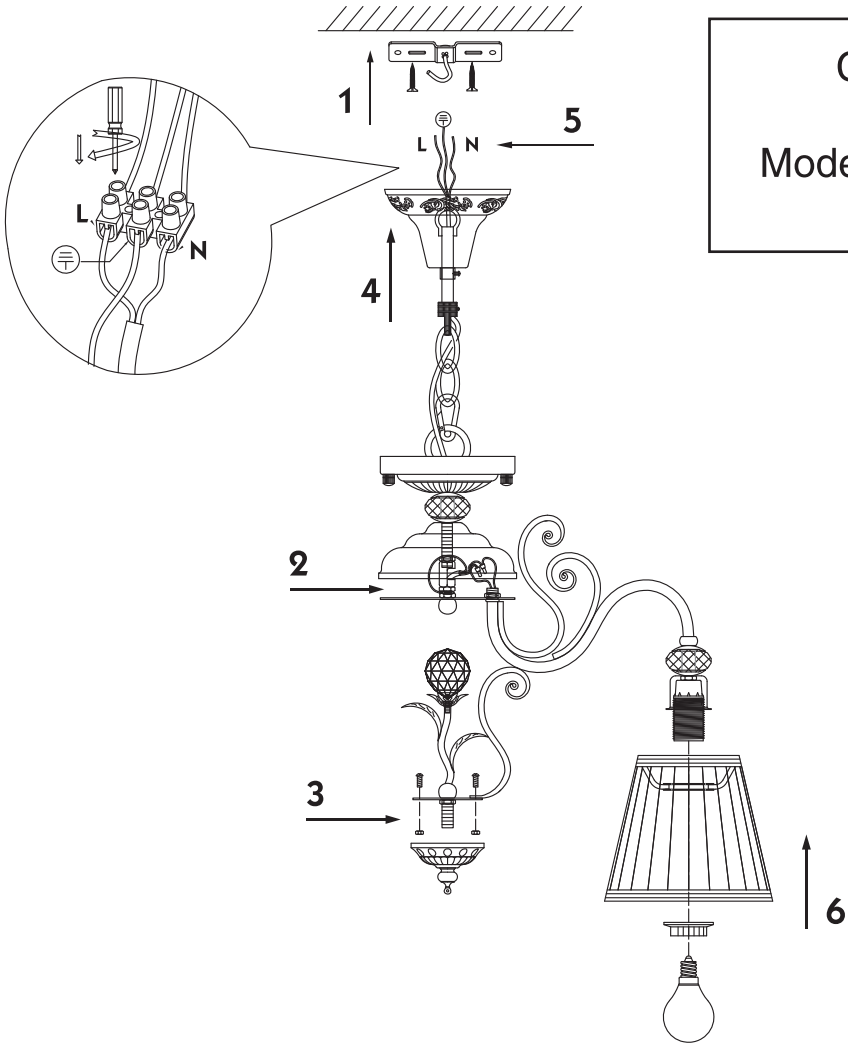

Instruction

Collection: Elegant
Series: Vintage
Model: ARM420-03-G
Suspended

 – Suspended

3 x E14 (40w)

MAYTONI
DECORATIVE LIGHTING
www.maytoni.de