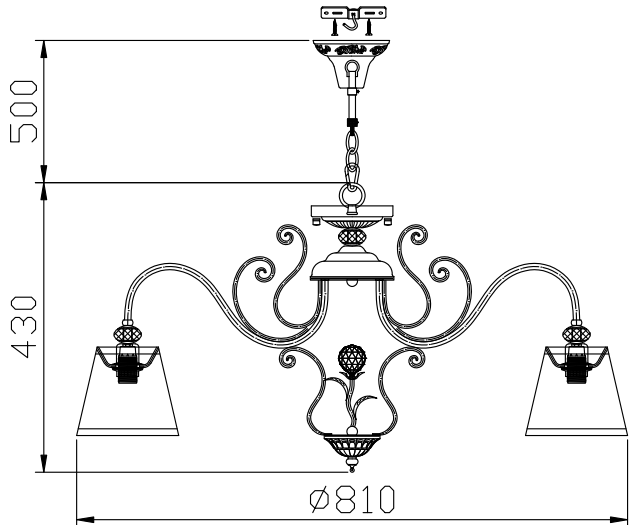

Instruction

Collection: Elegant
Series: Vintage
Model: ARM420-08-G
Suspended

8 x E14 (40w)

MAYTONI
DECORATIVE LIGHTING

www.maytoni.de