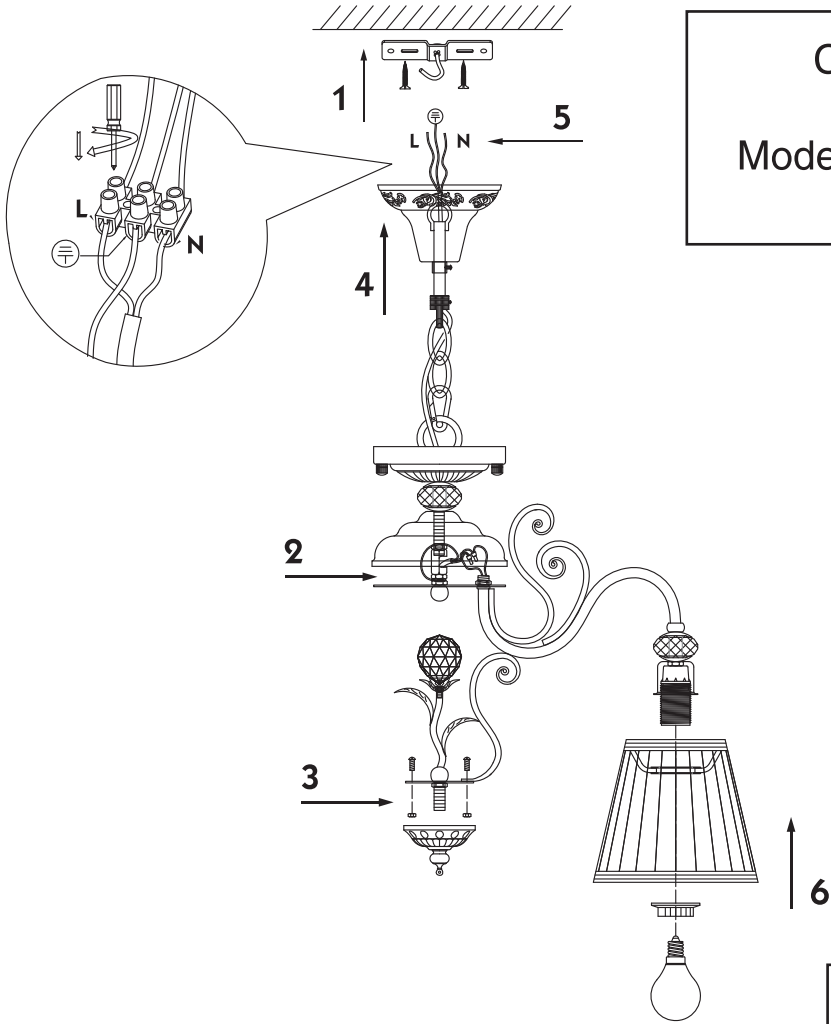

Instruction

Collection: Elegant
Series: Vintage
Model: ARM420-08-G
Suspended

8 x E14 (40w)

MAYTONI
DECORATIVE LIGHTING

www.maytoni.de