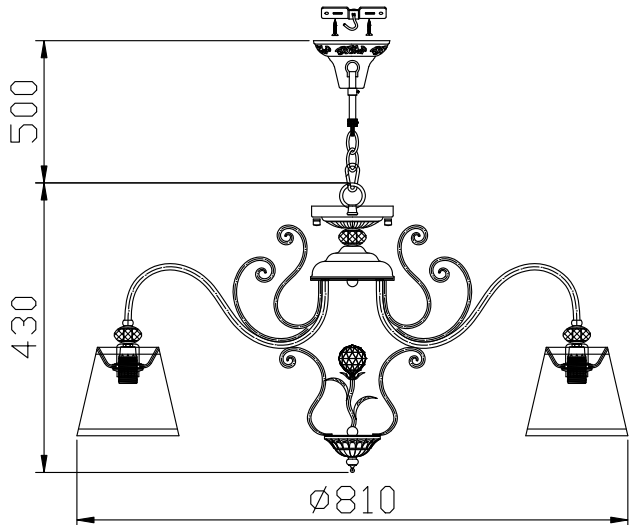

Instruction

Collection: Elegant
Series: Vintage
Model: ARM420-08-R
Suspended

 – Suspended

8 x E14 (40w)

MAYTONI
DECORATIVE LIGHTING
www.maytoni.de