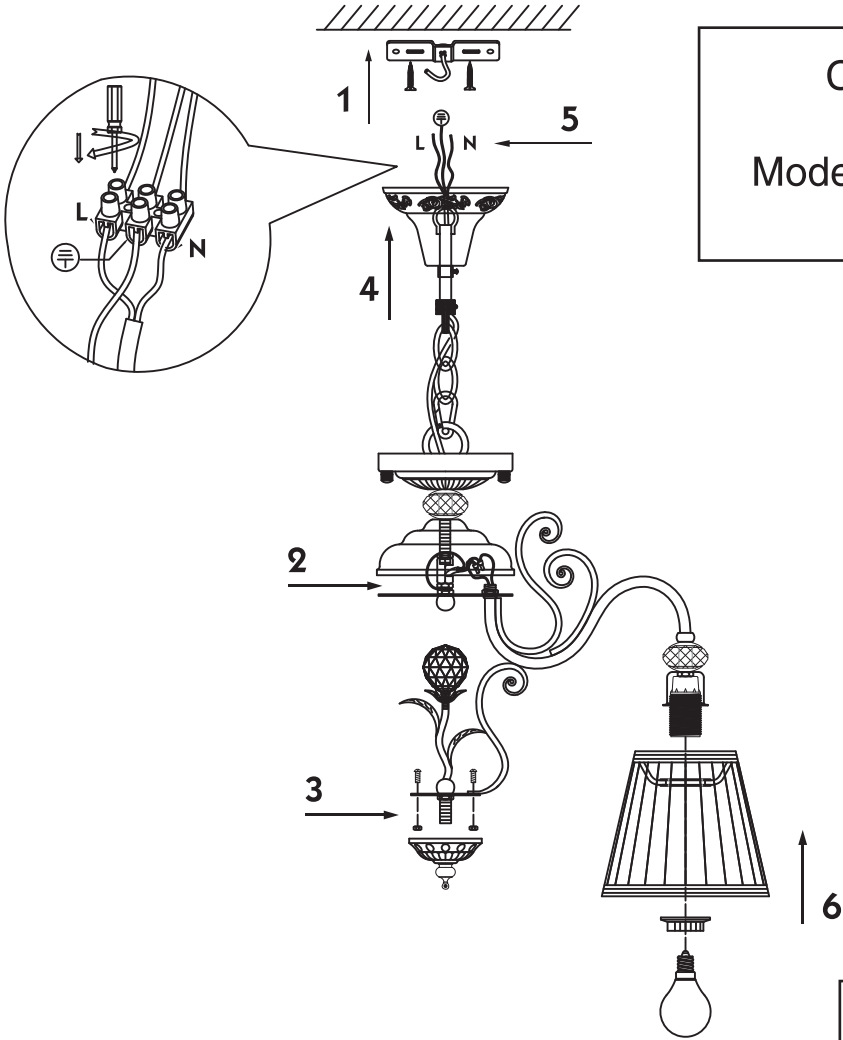

Instruction

Collection: Elegant
Series: Vintage
Model: ARM420-08-R
Suspended

 – Suspended

8 x E14 (40w)

MAYTONI
DECORATIVE LIGHTING
www.maytoni.de