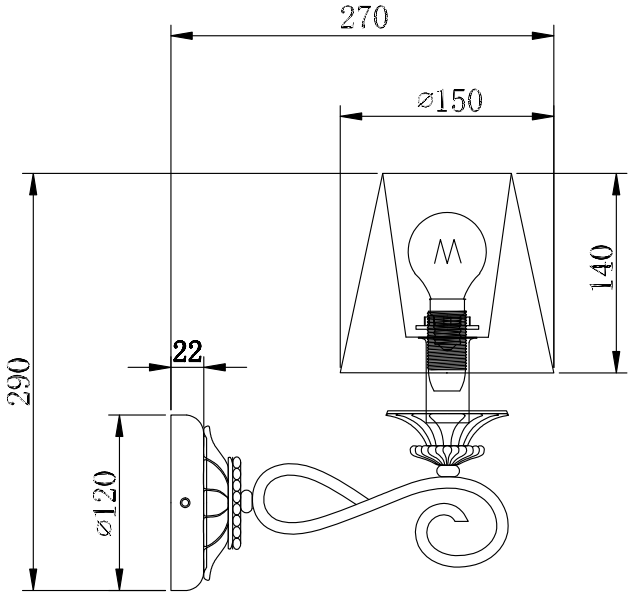

# Instruction

Collection: Elegant  
Series: Sonate  
Model: ARM424-WL-01-W  
Wall-mounted

– Wall-mounted

1 x E14 (40w)

**MAYTONI**  
DECORATIVE LIGHTING

[www.maytoni.de](http://www.maytoni.de)