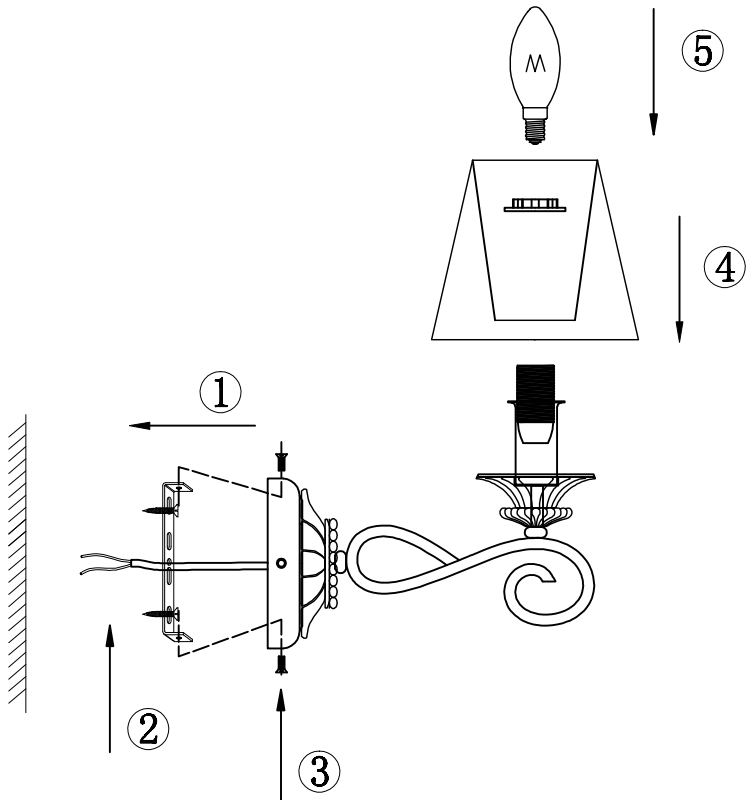

# Instruction

Collection: Elegant  
Series: Sonate  
Model: ARM424-WL-01-W  
Wall-mounted

– Wall-mounted

1 x E14 (40w)

**MAYTONI**  
DECORATIVE LIGHTING

[www.maytoni.de](http://www.maytoni.de)