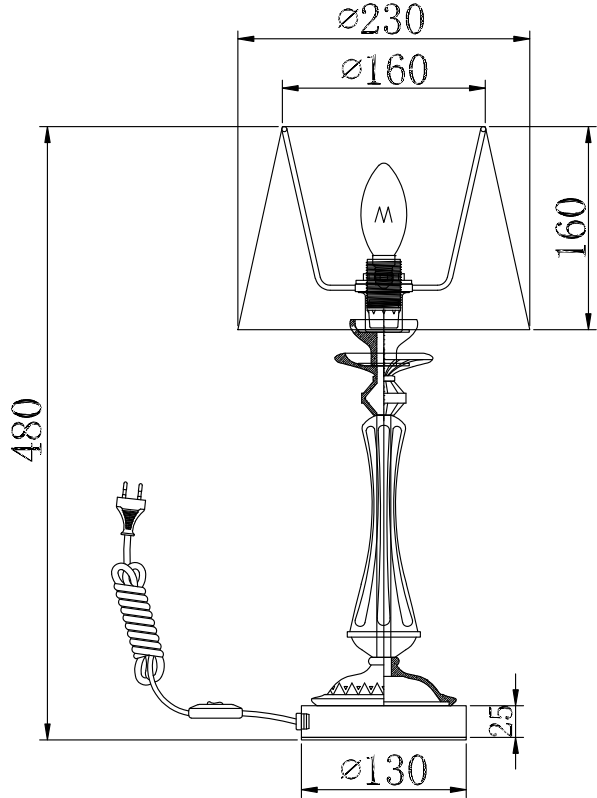

# Instruction

Collection: Elegant  
Series: Adelia  
Model: ARM540-TL-01-W  
Mobile

1 x E14 (40w)

**MAYTONI**  
DECORATIVE LIGHTING

[www.maytoni.de](http://www.maytoni.de)