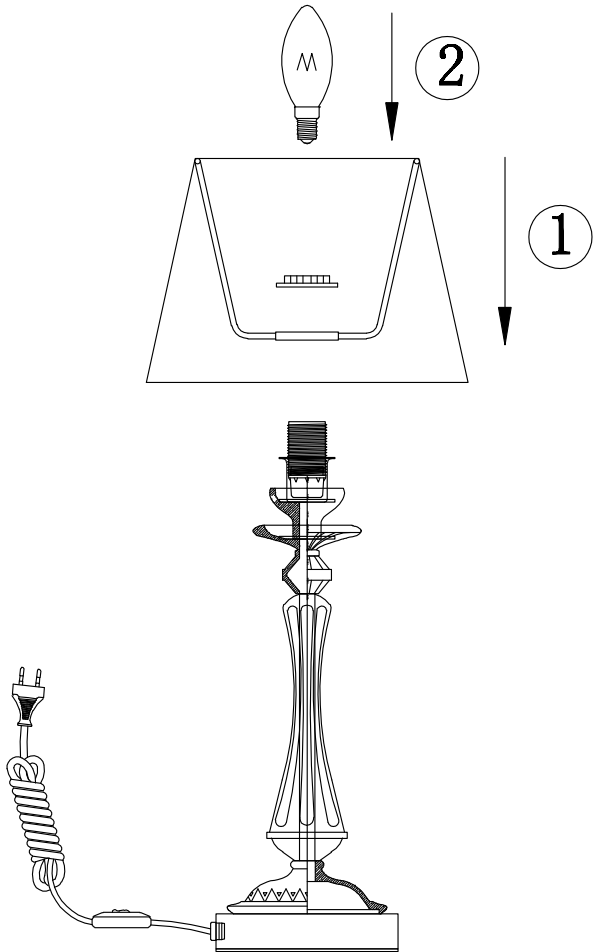

# Instruction

Collection: Elegant  
Series: Adelia  
Model: ARM540-TL-01-W  
Mobile

1 x E14 (40w)

**MAYTONI**  
DECORATIVE LIGHTING

[www.maytoni.de](http://www.maytoni.de)