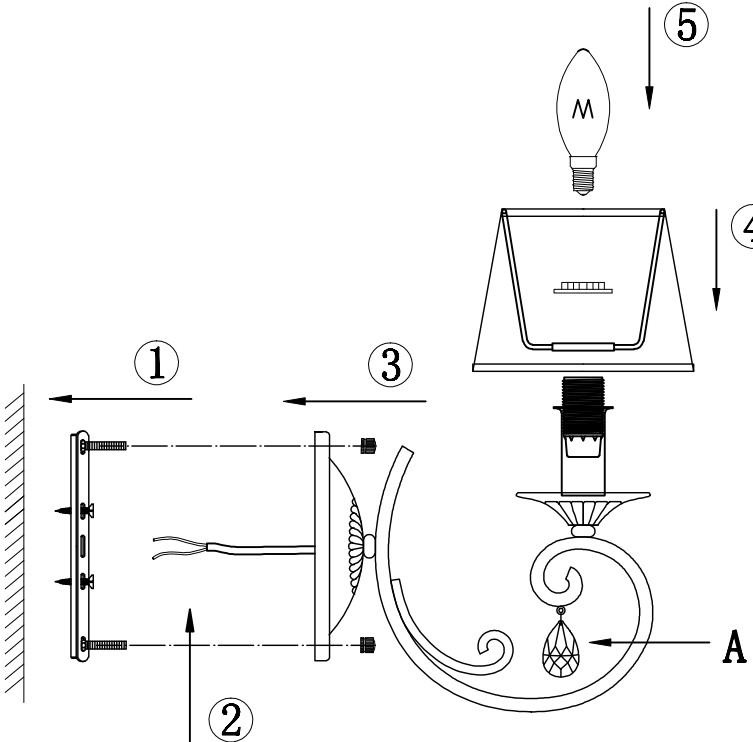

Instruction

Collection: Elegant
Series: Enna
Model: ARM548-01-WG
Wall-mounted

A=1

– Wall-mounted

1 x E14 (40w)

MAYTONI
DECORATIVE LIGHTING

www.maytoni.de