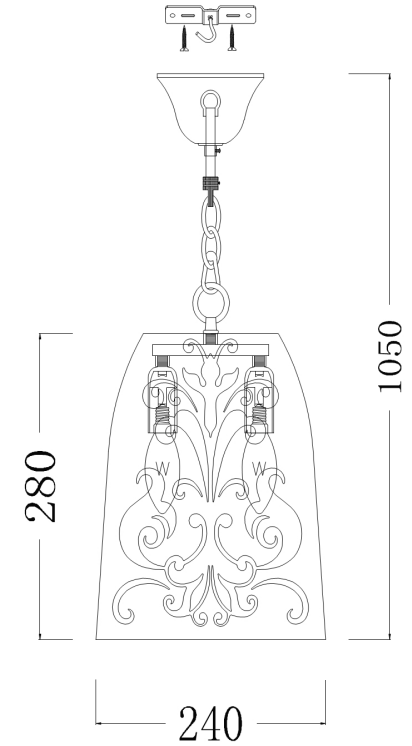

Instruction

Collection: ELEGANT

Series: FERRO

Model: ARM610-22-R

Ceiling

- Ceiling

2 x E14 (40W)

MAYTONI
DECORATIVE LIGHTING