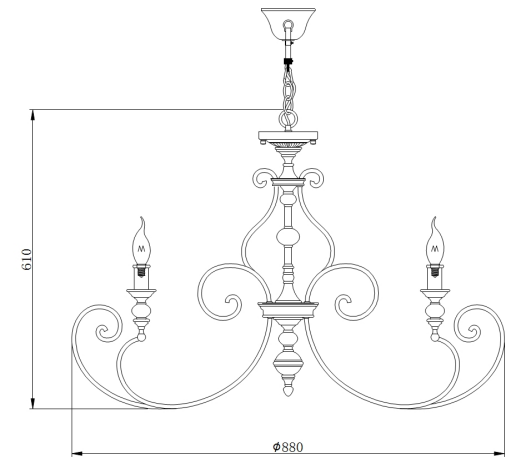

Instruction

Collection: HOUSE
Series: KARINA
Model: ARM631-08-B
Ceiling

- Ceiling

8 x E14 (60W)

MAYTONI
DECORATIVE LIGHTING

www.maytoni.de