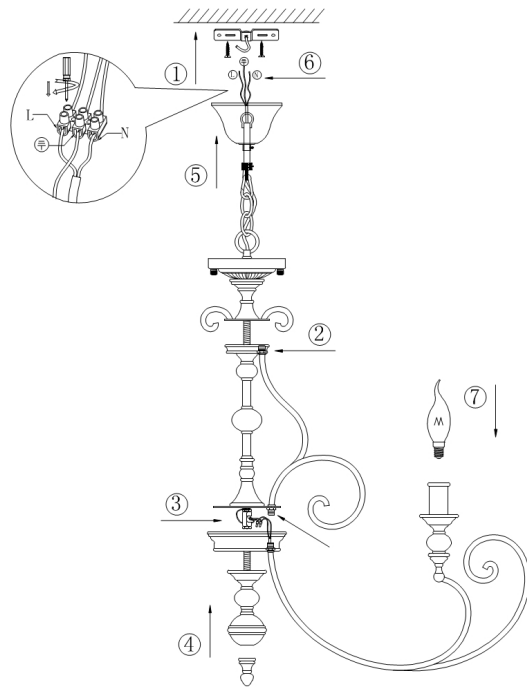

Instruction

Collection: HOUSE
Series: KARINA
Model: ARM631-08-B
Ceiling

- Ceiling

8 x E14 (60W)

MAYTONI
DECORATIVE LIGHTING

www.maytoni.de