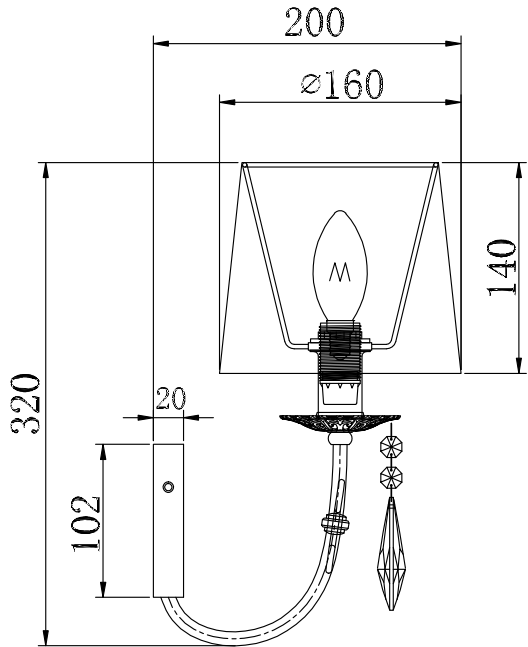

# Instruction

Collection: Elegant  
Series: Emilia  
Model: ARM737-WL-01-W  
Wall-mounted

A=1

1 x E14 (40w)

**MAYTONI**  
DECORATIVE LIGHTING

[www.maytoni.de](http://www.maytoni.de)