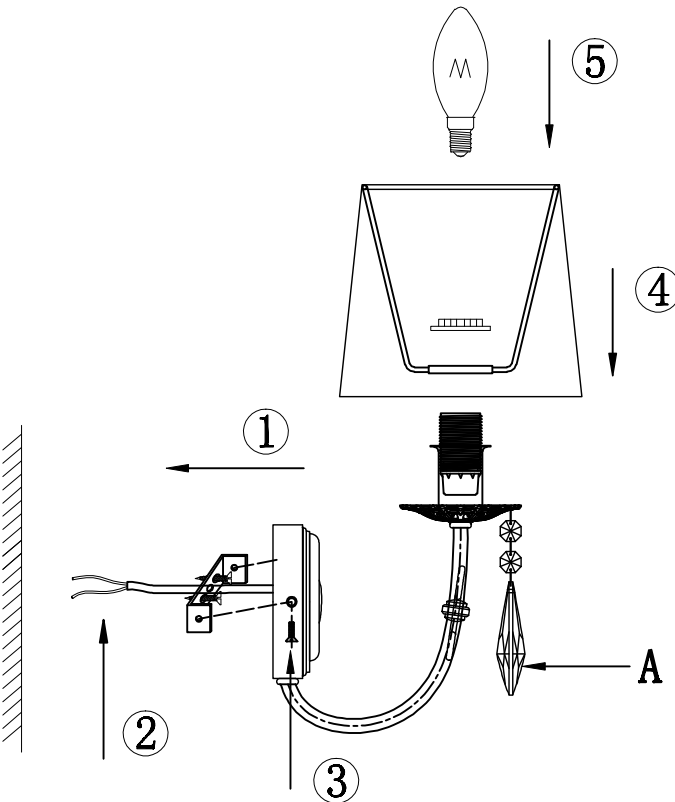

# Instruction

Collection: Elegant  
Series: Emilia  
Model: ARM737-WL-01-W  
Wall-mounted

A=1

1 x E14 (40w)

**MAYTONI**  
DECORATIVE LIGHTING

[www.maytoni.de](http://www.maytoni.de)