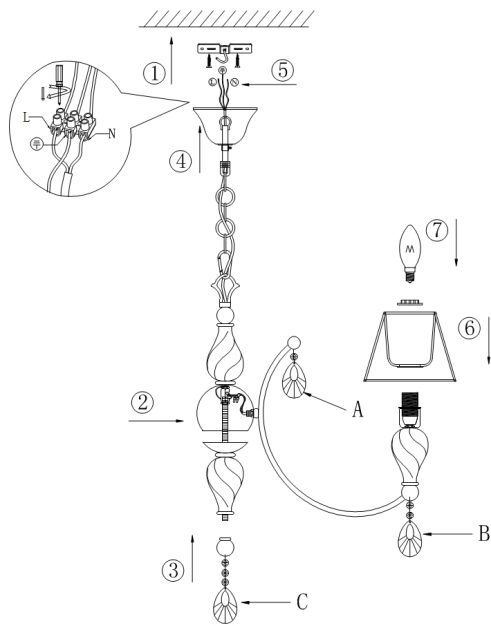

Instruction

Collection: ROYAL CLASSIC

Series: MURANO

Model: ARM855-06-R

Ceiling

A=6
B=6
C=1

- Ceiling

6 x E14 (40W)