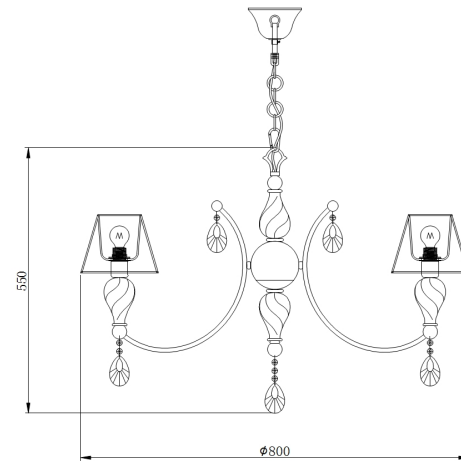

Instruction

Collection: ROYAL CLASSIC

Series: MURANO

Model: ARM855-06-R

Ceiling

A=6
B=6
C=1

- Ceiling

6 x E14 (40W)