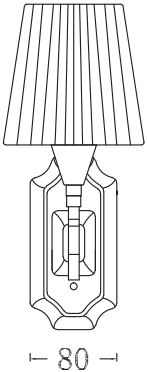

Instruction

Collection: Modern
Series: Arte
Model: ARM901-01-N
Wall-mounted

A=1

– Wall-mounted

1 x E14 (40w)

MAYTONI
DECORATIVE LIGHTING

www.maytoni.de