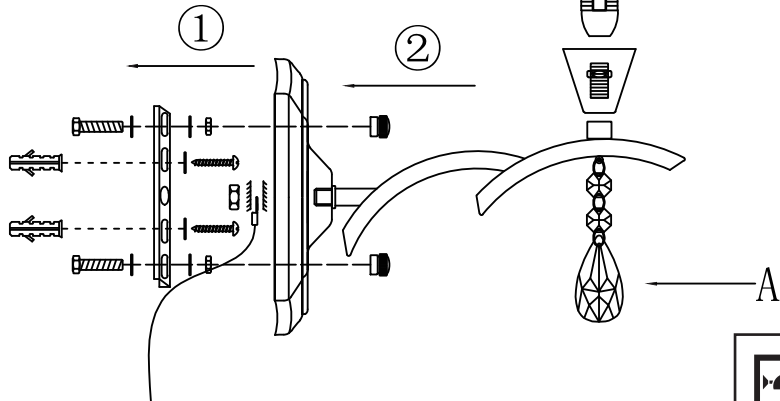

Instruction

Collection: Modern
Series: Arte
Model: ARM901-01-N
Wall-mounted

A=1

– Wall-mounted

1 x E14 (40w)

MAYTONI
DECORATIVE LIGHTING

www.maytoni.de