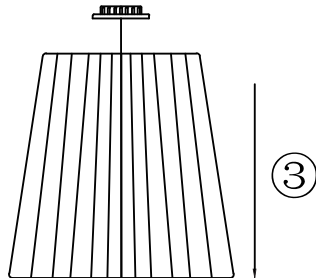

Instruction

Collection: Modern
Series: Arte
Model: ARM901-01-N
Wall-mounted

A=1

– Wall-mounted

1 x E14 (40w)

MAYTONI
DECORATIVE LIGHTING

www.maytoni.de