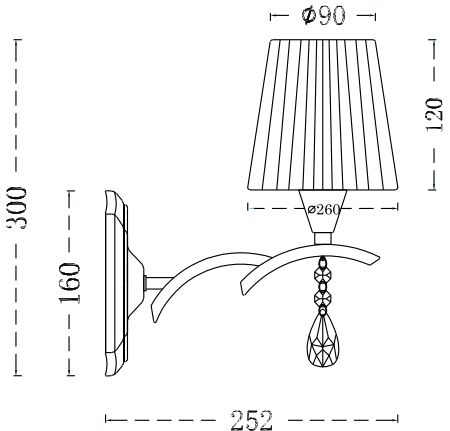

Instruction

Collection: Modern
Series: Arte
Model: ARM901-01-N
Wall-mounted

A=1

– Wall-mounted

1 x E14 (40w)

MAYTONI
DECORATIVE LIGHTING

www.maytoni.de