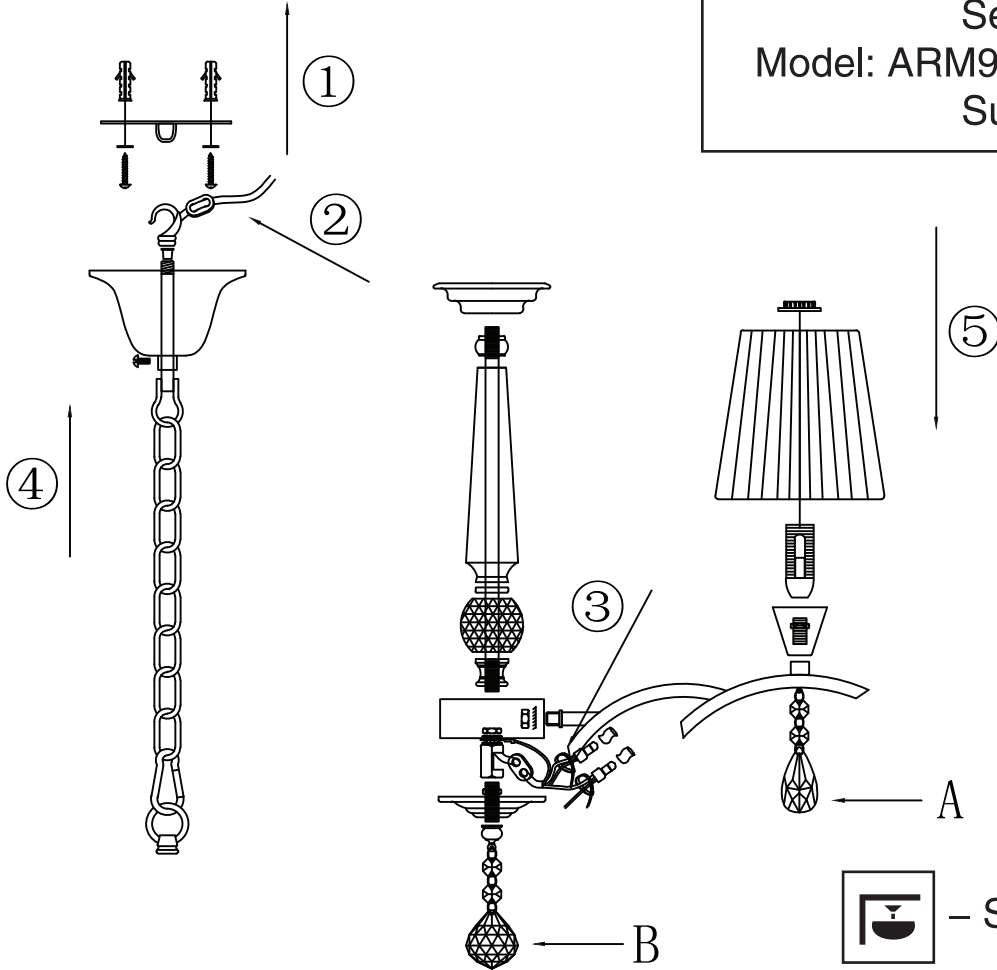

# Instruction

Collection: Modern  
Series: Arte  
Model: ARM901-06-N  
Suspended

A=6  
B=1

  
6 x E14 (40w)

**MAYTONI**  
DECORATIVE LIGHTING  
[www.maytoni.de](http://www.maytoni.de)