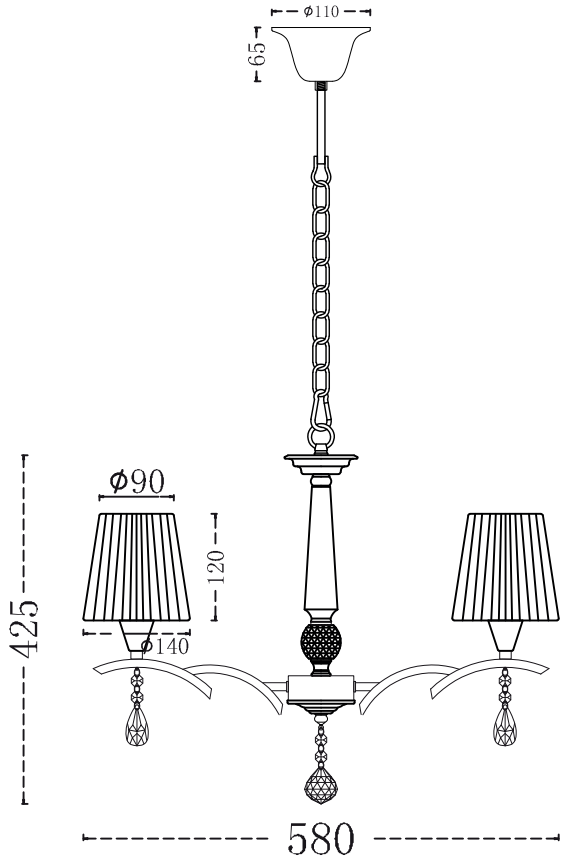

# Instruction

Collection: Modern  
Series: Arte  
Model: ARM901-06-N  
Suspended

A=6  
B=1

  
6 x E14 (40w)

**MAYTONI**  
DECORATIVE LIGHTING  
[www.maytoni.de](http://www.maytoni.de)