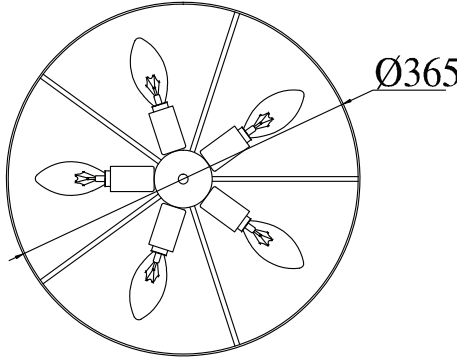

Instruction

Collection: Diamant crystal
Series: Tiara
Model: B500-PT30-G
Suspended

MAYTONI
DECORATIVE LIGHTING

www.maytoni.de