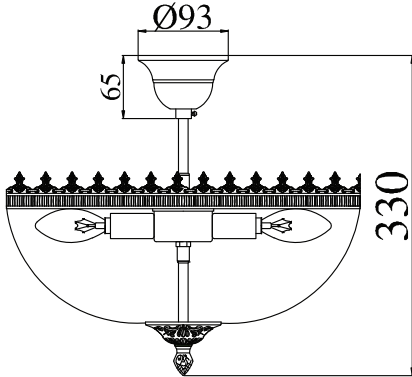

Instruction

Collection: Diamant crystal
Series: Tiara
Model: B500-PT30-G
Suspended

MAYTONI
DECORATIVE LIGHTING

www.maytoni.de