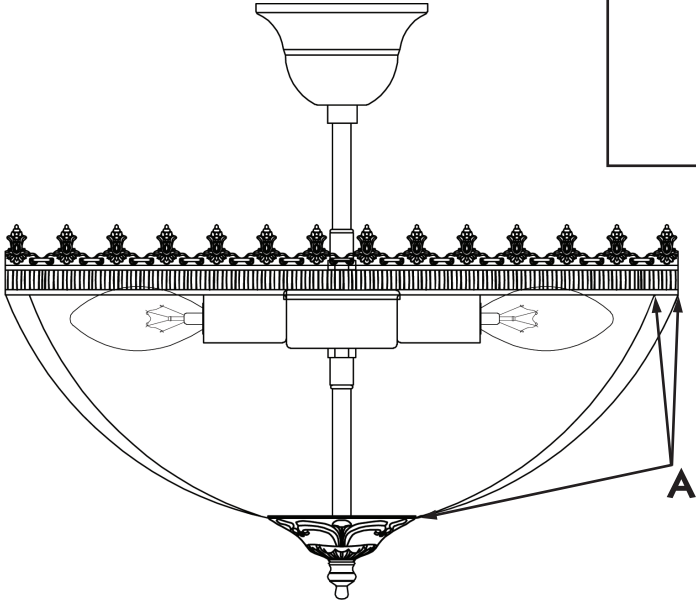

Instruction

Collection: Diamant crystal
Series: Tiara
Model: B500-PT30-G
Suspended

MAYTONI
DECORATIVE LIGHTING

www.maytoni.de