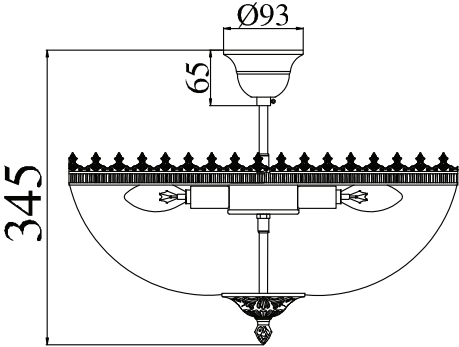

Instruction

Collection: Diamant crystal
Series: Tiara
Model: B500-PT40-G
Suspended

MAYTONI
DECORATIVE LIGHTING
www.maytoni.de