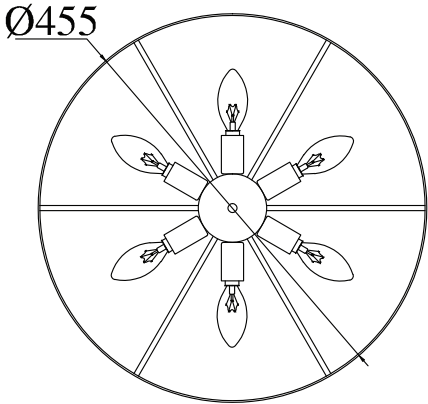

Instruction

Collection: Diamant crystal
Series: Tiara
Model: B500-PT40-G
Suspended

MAYTONI
DECORATIVE LIGHTING
www.maytoni.de