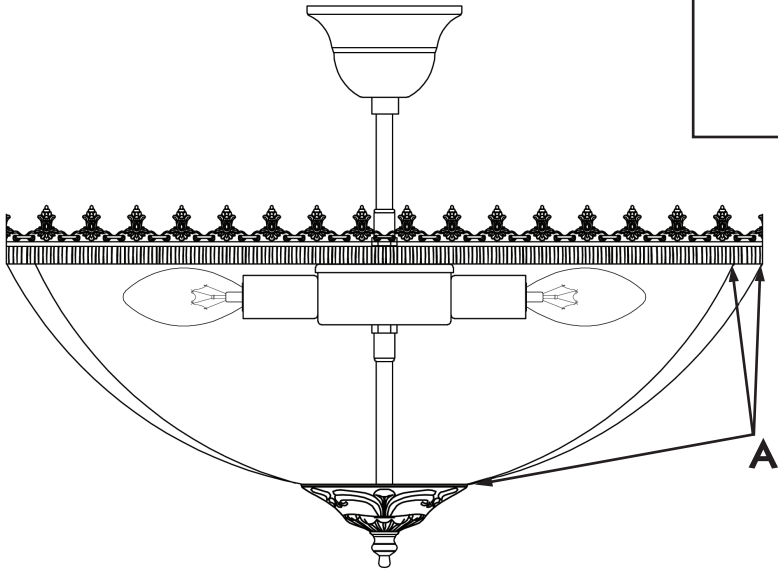

Instruction

Collection: Diamant crystal
Series: Tiara
Model: B500-PT40-G
Suspended

MAYTONI
DECORATIVE LIGHTING
www.maytoni.de