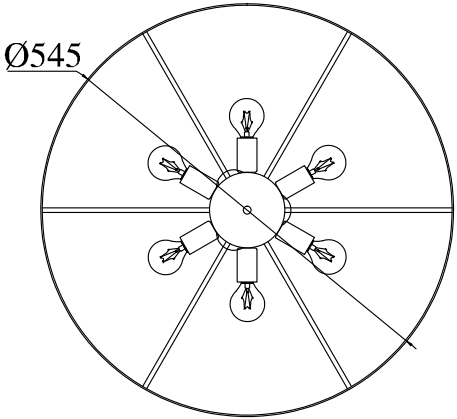

Instruction

Collection: Diamant crystal
Series: Tiara
Model: B500-PT50-G
Suspended

MAYTONI
DECORATIVE LIGHTING

www.maytoni.de