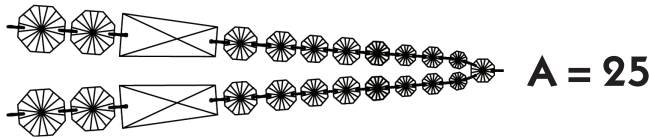

Instruction

Collection: Diamant crystal
Series: Tiara
Model: B500-PT50-G
Suspended

MAYTONI
DECORATIVE LIGHTING

www.maytoni.de