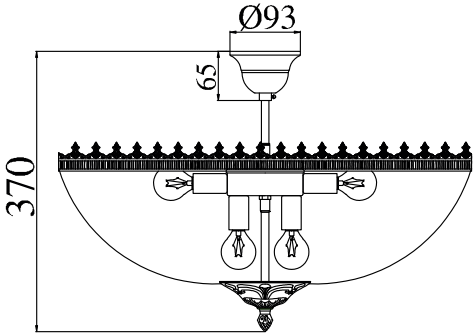

Instruction

Collection: Diamant crystal
Series: Tiara
Model: B500-PT50-G
Suspended

MAYTONI
DECORATIVE LIGHTING

www.maytoni.de