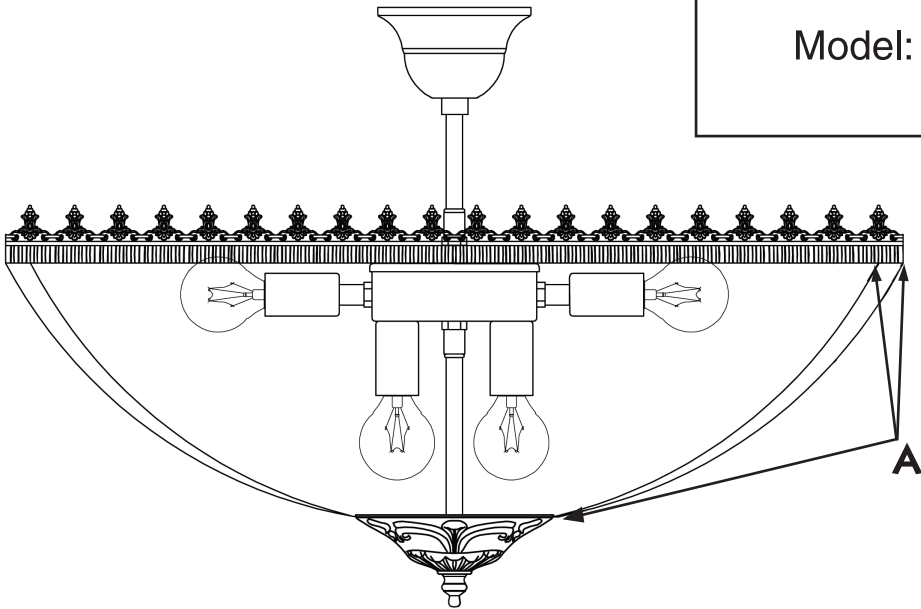

Instruction

Collection: Diamant crystal
Series: Tiara
Model: B500-PT50-G
Suspended

MAYTONI
DECORATIVE LIGHTING

www.maytoni.de