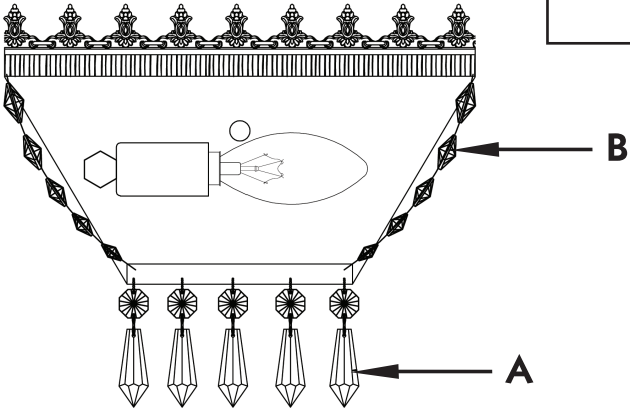

# Instruction

Collection: Diamant crystal  
Series: Tiara  
Model: B500-WB1-G  
Wall-mounted

 B = 15

 A = 8

– Wall-mounted

1 x E14 (60w)

**MAYTONI**  
DECORATIVE LIGHTING

[www.maytoni.de](http://www.maytoni.de)