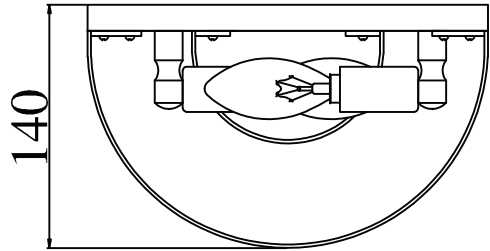

# Instruction

Collection: Diamant crystal  
Series: Tiara  
Model: B500-WB1-G  
Wall-mounted

 B = 15

 A = 8

– Wall-mounted

1 x E14 (60w)

**MAYTONI**  
DECORATIVE LIGHTING

[www.maytoni.de](http://www.maytoni.de)