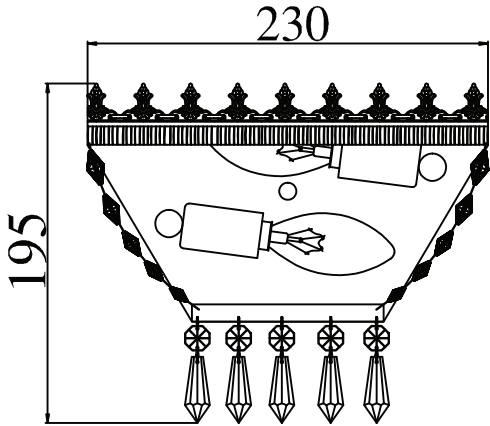

# Instruction

Collection: Diamant crystal  
Series: Tiara  
Model: B500-WB1-G  
Wall-mounted

 B = 15

 A = 8

– Wall-mounted

1 x E14 (60w)

**MAYTONI**  
DECORATIVE LIGHTING

[www.maytoni.de](http://www.maytoni.de)