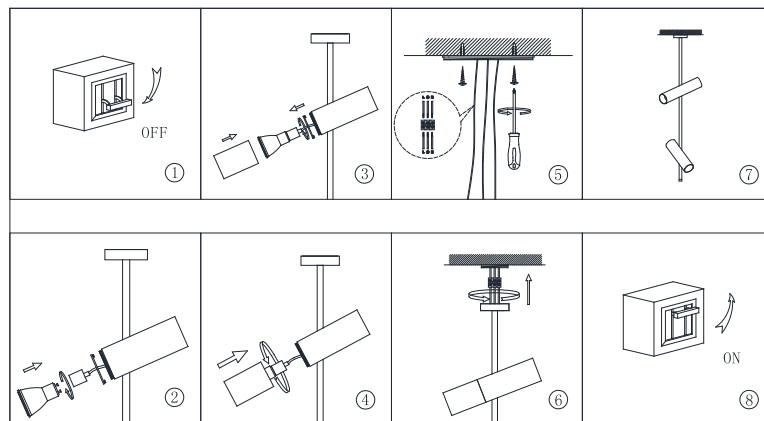

Instruction

C021CL-02B

2 x GU10 (50W)

Model: C021CL-02B
Collection: Ceiling & Wall
Series: Elti

Ceiling Lamps