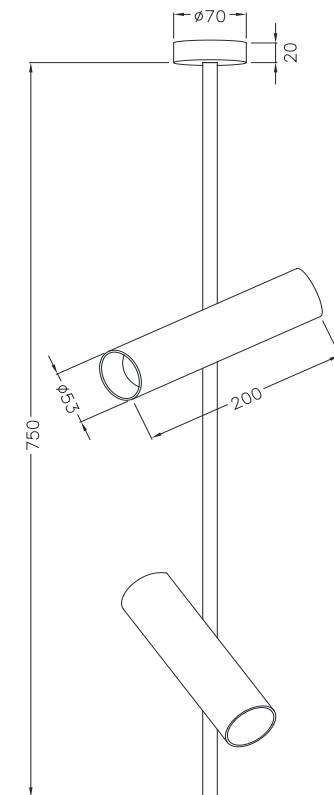

Instruction

C021CL-02B

2 x GU10 (50W)

Model: C021CL-02B
Collection: Ceiling & Wall
Series: Elti

Ceiling Lamps