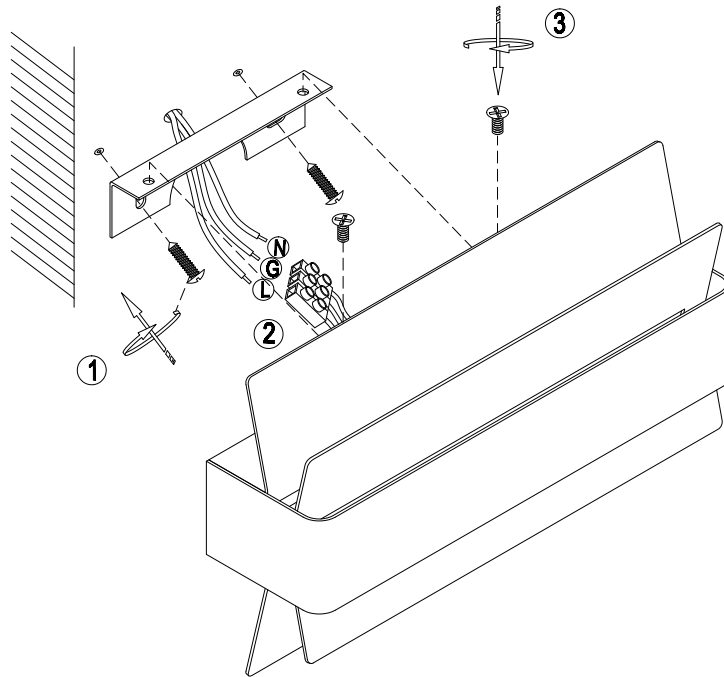

Instruction

C043WL-L16W3K

MAX 16W
800 Lumen

Model: C043WL-L16W3K
Collection: Ceiling & Wall
Series: Encanto

Wall Lamps