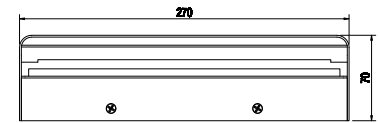

Instruction

C043WL-L16W3K

MAX 16W
800 Lumen

Model: C043WL-L16W3K
Collection: Ceiling & Wall
Series: Encanto

Wall Lamps