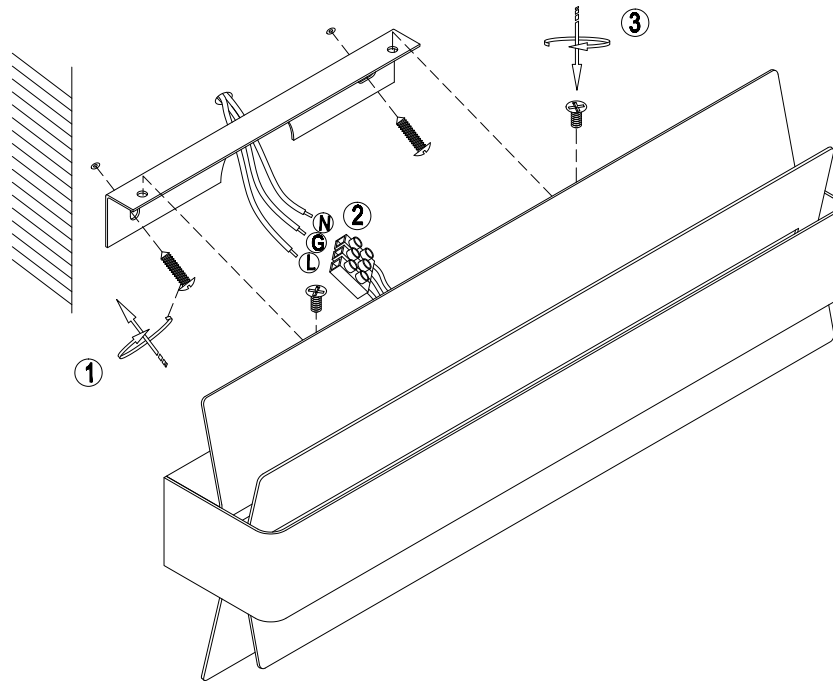

Instruction

C043WL-L24W3K

MAX 24W
1200 Lumen

Model: C043WL-L24W3K
Collection: Ceiling & Wall
Series: Encanto

Wall Lamps