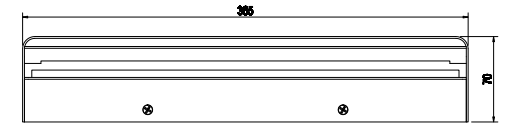

Instruction

C043WL-L24W3K

MAX 24W
1200 Lumen

Model: C043WL-L24W3K
Collection: Ceiling & Wall
Series: Encanto

Wall Lamps