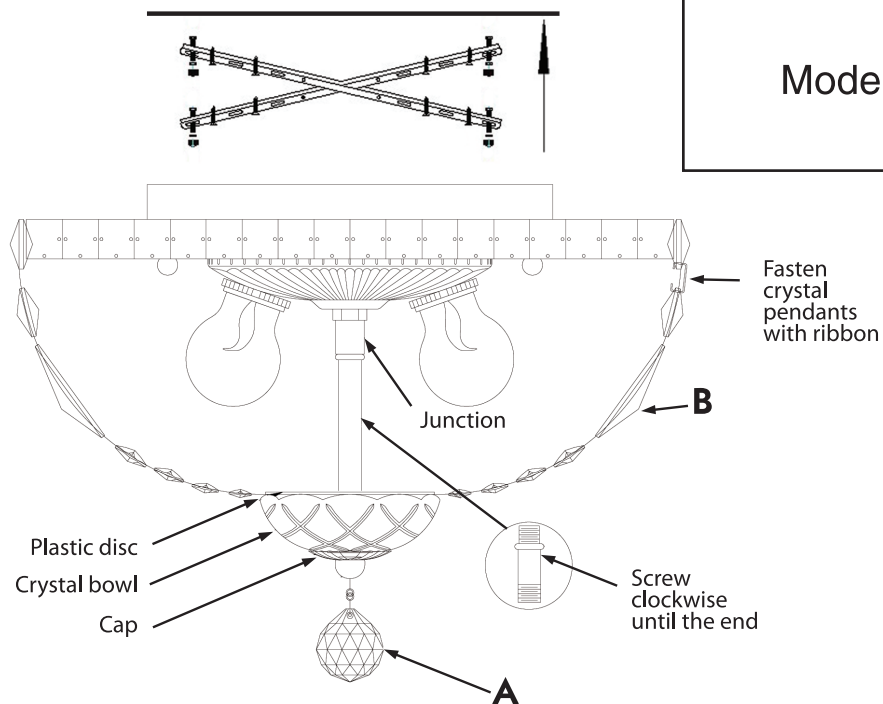

Instruction

Collection: Diamant crystal
Series: Basfor
Model: C100-PT30-N
Suspended

Step by step action:

Place the chandelier.

Screw lamps (not included)

Check the chandelier - light on all lamps

Place the handset and Hang crystal ball (part A)

Place crystal pendants (part B)

Place the handset firmly fix it.

Then put in the following sequence:

- plastic disc
- crystal bowl
- cap
- hang crystal ball (part A)

– Suspended

3 x E14 (60w)

MAYTONI
DECORATIVE LIGHTING