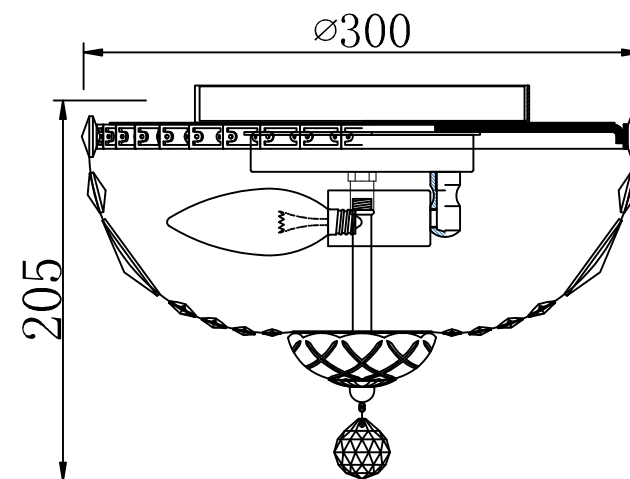

Instruction

Collection: Diamant crystal
Series: Basfor
Model: C100-PT30-N
Suspended

Step by step action:

Place the chandelier.

Screw lamps (not included)

Check the chandelier - light on all lamps

Place the handset and Hang crystal ball (part A)

Place crystal pendants (part B)

Place the handset firmly fix it.

Then put in the following sequence:

- plastic disc
- crystal bowl
- cap
- hang crystal ball (part A)

– Suspended

3 x E14 (60w)

MAYTONI
DECORATIVE LIGHTING