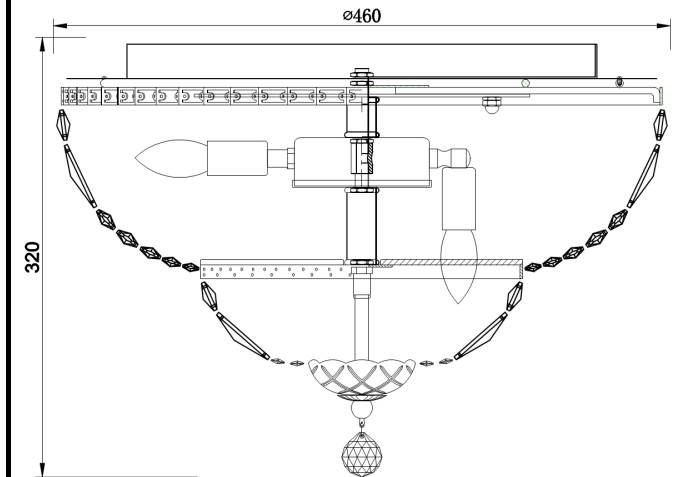

# Instruction

Collection: DIAMANT CRYSTAL  
Series: BASFOR  
Model: C100-PT45-N  
Ceiling

- Ceiling

12 x E14 (60W)

**MAYTONI**  
DECORATIVE LIGHTING

[www.maytoni.de](http://www.maytoni.de)