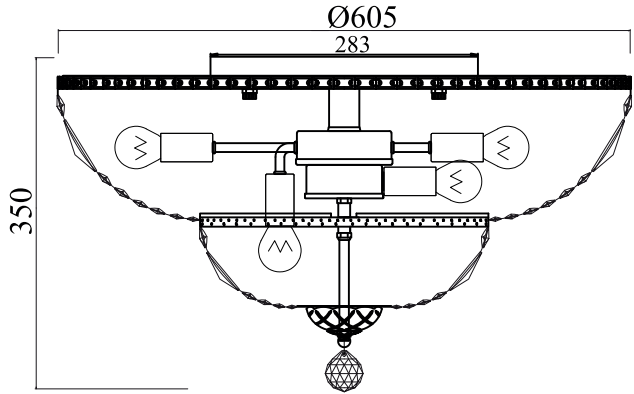

Instruction

Collection: Diamant crystal
Series: Basfor
Model: C100-PT60-N
Suspended

16 x E14 (60w)

MAYTONI
DECORATIVE LIGHTING

www.maytoni.de