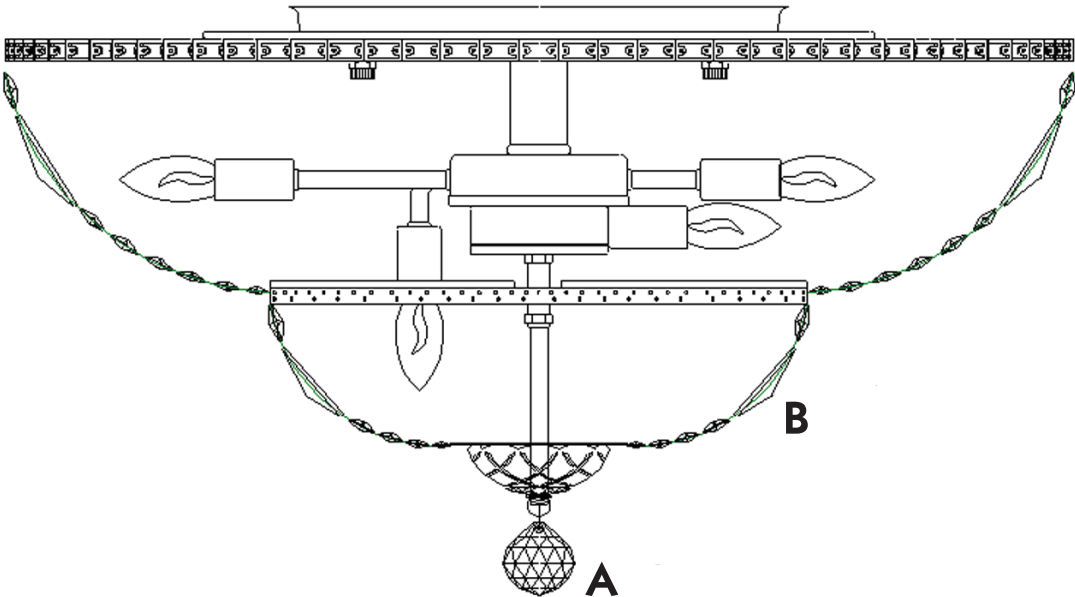

Instruction

Collection: Diamant crystal
Series: Basfor
Model: C100-PT60-N
Suspended

16 x E14 (60w)

MAYTONI
DECORATIVE LIGHTING

www.maytoni.de