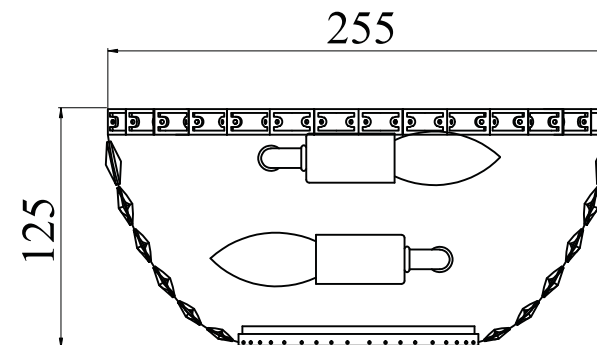

Instruction

Collection: Diamant crystal
Series: Basfor
Model: C100-WB1-G
Wall-mounted

– Wall-mounted

2 x E14 (60w)

MAYTONI
DECORATIVE LIGHTING

www.maytoni.de