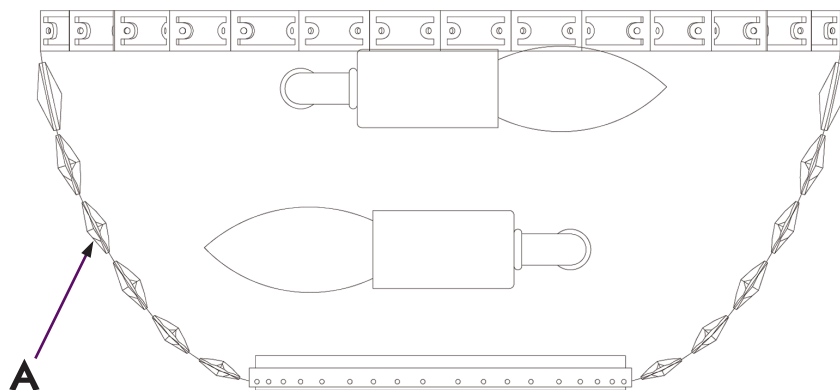

Instruction

Collection: Diamant crystal
Series: Basfor
Model: C100-WB1-G
Wall-mounted

– Wall-mounted

2 x E14 (60w)

MAYTONI
DECORATIVE LIGHTING

www.maytoni.de