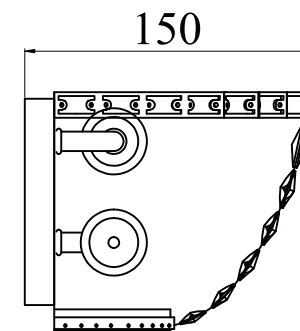

Instruction

Collection: Diamant crystal
Series: Basfor
Model: C100-WB1-G
Wall-mounted

– Wall-mounted

2 x E14 (60w)

MAYTONI
DECORATIVE LIGHTING

www.maytoni.de