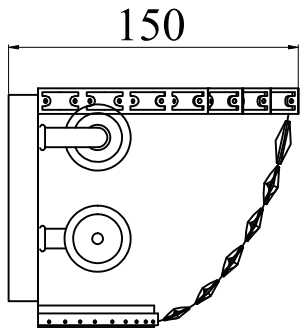

# Instruction

Collection: Diamant crystal  
Series: Basfor  
Model: C100-WB1-N  
Wall-mounted

– Wall-mounted

2 x E14 (60w)

**MAYTONI**  
DECORATIVE LIGHTING

[www.maytoni.de](http://www.maytoni.de)