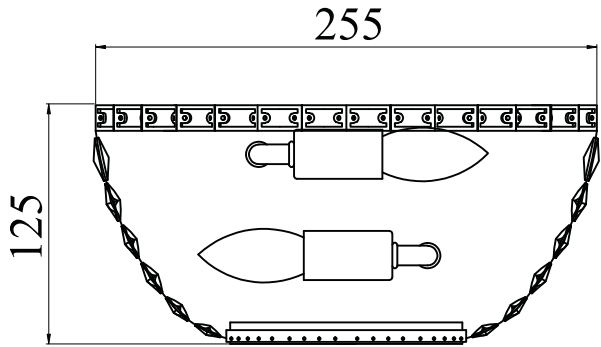

# Instruction

Collection: Diamant crystal  
Series: Basfor  
Model: C100-WB1-N  
Wall-mounted

– Wall-mounted

2 x E14 (60w)

**MAYTONI**  
DECORATIVE LIGHTING

[www.maytoni.de](http://www.maytoni.de)