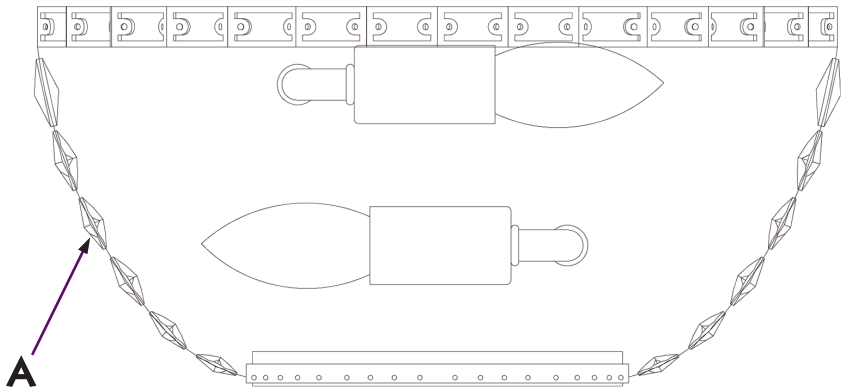

# Instruction

Collection: Diamant crystal  
Series: Basfor  
Model: C100-WB1-N  
Wall-mounted

– Wall-mounted

2 x E14 (60w)

**MAYTONI**  
DECORATIVE LIGHTING

[www.maytoni.de](http://www.maytoni.de)