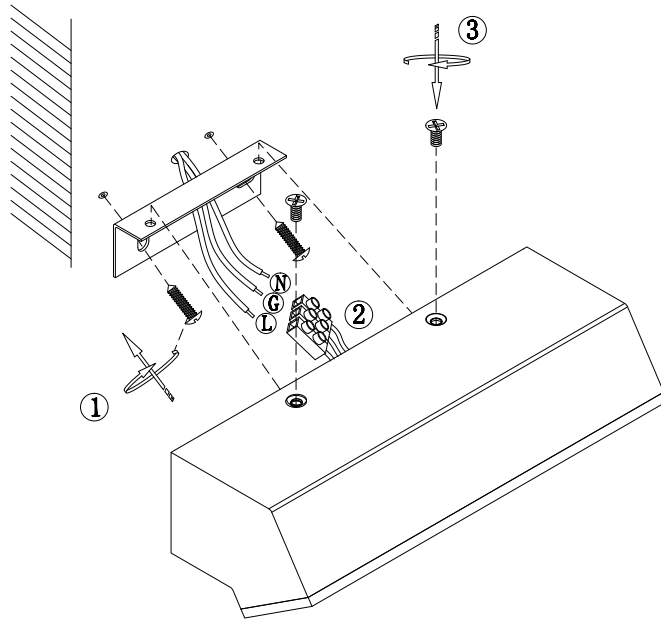

Instruction

C177WL-L4W

MAX 6W
600 Lumen

Model: C177WL-L4W
Collection: Ceiling & wall
Series: Toni

Wall Lamps