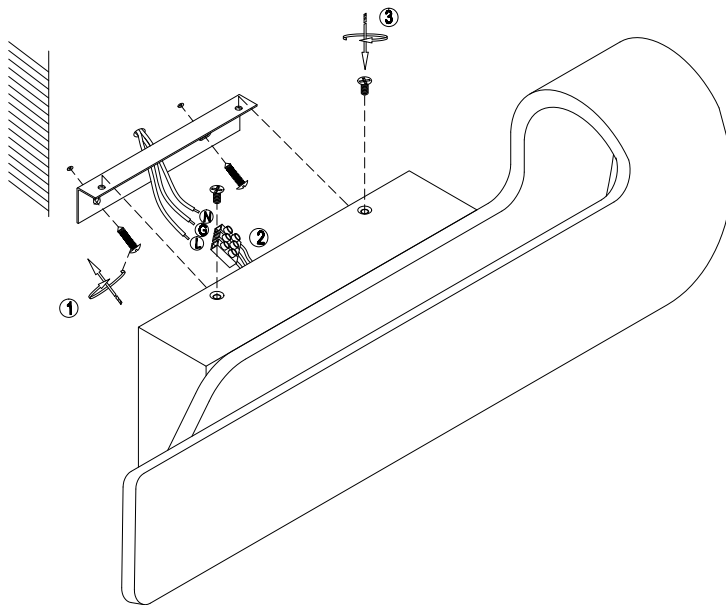

## C178WL-L6W

MAX 6W  
450 Lumen

Model: C178WL-L6W  
Collection: Ceiling & wall  
Series: Berni

Wall Lamps