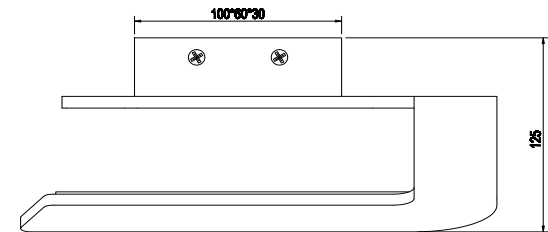

## C178WL-L6W

MAX 6W  
450 Lumen

Model: C178WL-L6W  
Collection: Ceiling & wall  
Series: Berni

Wall Lamps