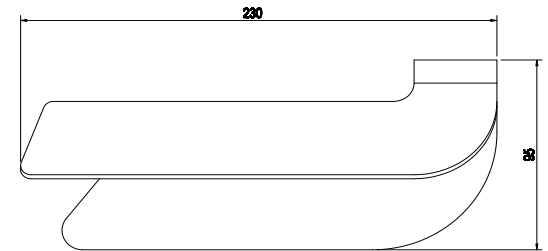

## C178WL-L6W

MAX 6W  
450 Lumen

Model: C178WL-L6W  
Collection: Ceiling & wall  
Series: Berni

Wall Lamps