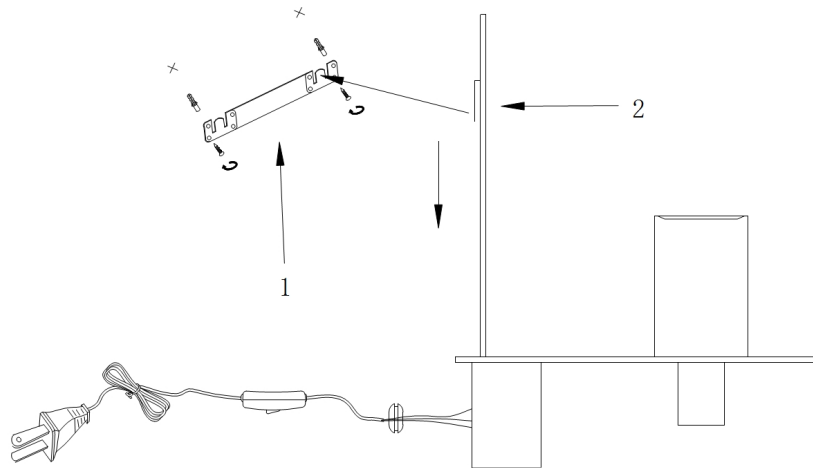

Instruction

Collection: TABLE & FLOOR
Series: RACK
Model: C182-TL-01-B
Wall

195

350

258

- Wall

1 x E27 (60W)

MAYTONI
DECORATIVE LIGHTING