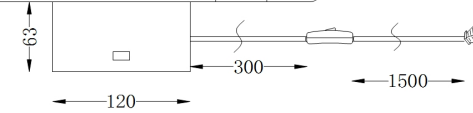

Instruction

Collection: TABLE & FLOOR
Series: RACK
Model: C182-TL-01-B
Wall

195

350

258

- Wall

1 x E27 (60W)

MAYTONI
DECORATIVE LIGHTING