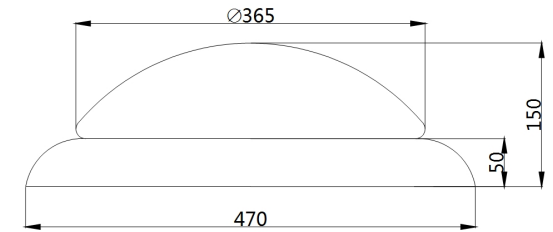

# Instruction

Collection: CEILING & WALL

Series: LORENA

Model: C366-CL-03-BG

Wall & ceiling

- Wall & ceiling

4 x E14 (40W)

**MAYTONI**  
DECORATIVE LIGHTING