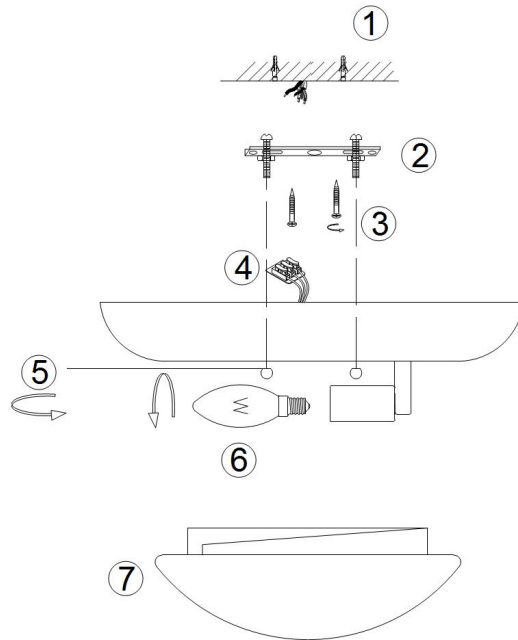

# Instruction

Collection: CEILING & WALL

Series: LORENA

Model: C366-CL-03-BG

Wall & ceiling

- Wall & ceiling

4 x E14 (40W)

**MAYTONI**  
DECORATIVE LIGHTING