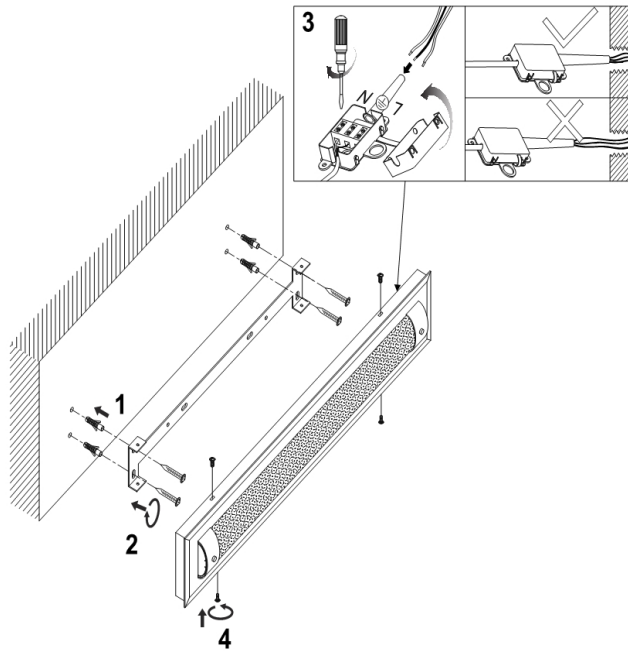

Instruction

Collection: MODERN
Series: PLASMA
Model: C444-WL-01-21W-N
Wall & ceiling

- Wall &
ceiling

max 21W
1470 LM

MAYTONI
DECORATIVE LIGHTING

www.maytoni.de