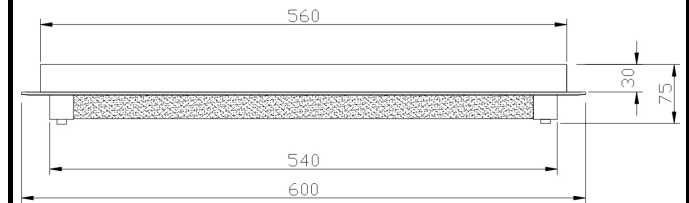

Instruction

Collection: MODERN
Series: PLASMA
Model: C444-WL-01-21W-N
Wall & ceiling

- Wall &
ceiling

max 21W
1470 LM

MAYTONI
DECORATIVE LIGHTING

www.maytoni.de