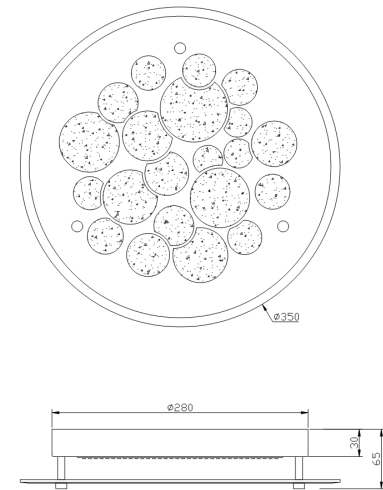

Instruction

Collection: CEILING & WALL

Series: GLITTER

Model: C445-CL-01R-18W-N

Wall & ceiling

- Wall & ceiling

max 18W
1260 LM

MAYTONI
DECORATIVE LIGHTING