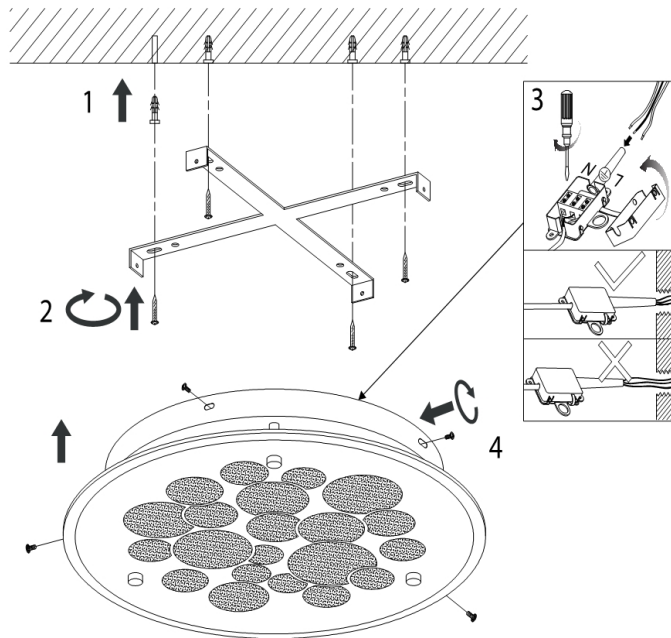

Instruction

Collection: CEILING & WALL

Series: GLITTER

Model: C445-CL-01R-18W-N

Wall & ceiling

- Wall & ceiling

max 18W
1260 LM

MAYTONI
DECORATIVE LIGHTING