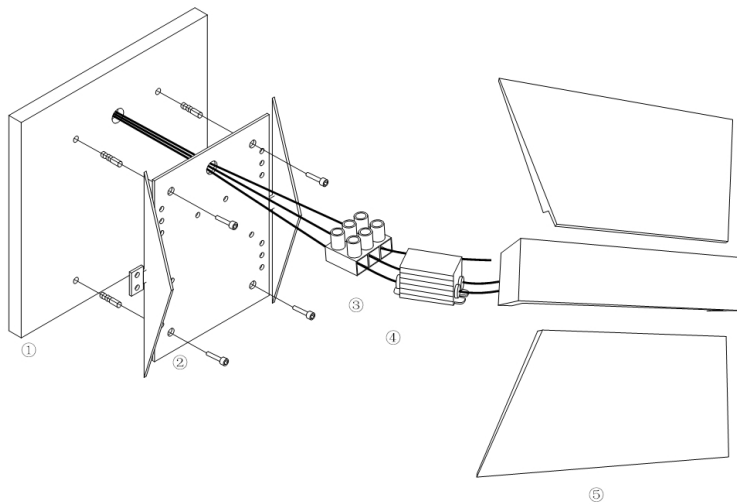

# Instruction

Collection: CEILING & WALL

Series: TRAME

Model: C805WL-L7W

Wall

- Wall

max 7W  
380 LM

**MAYTONI**  
DECORATIVE LIGHTING