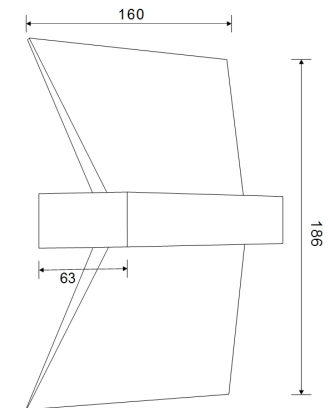

# Instruction

Collection: CEILING & WALL

Series: TRAME

Model: C805WL-L7W

Wall

- Wall

max 7W  
380 LM

**MAYTONI**  
DECORATIVE LIGHTING