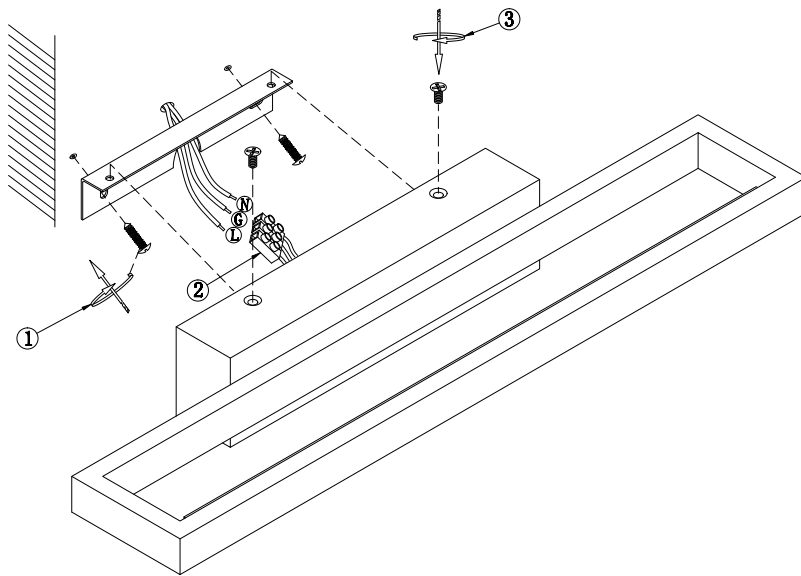

## C815WL-L12W

MAX 12W  
1200 Lumen

Model: C815WL-L12W  
Collection: Ceiling & Wall  
Series: Everett

Wall Lamps