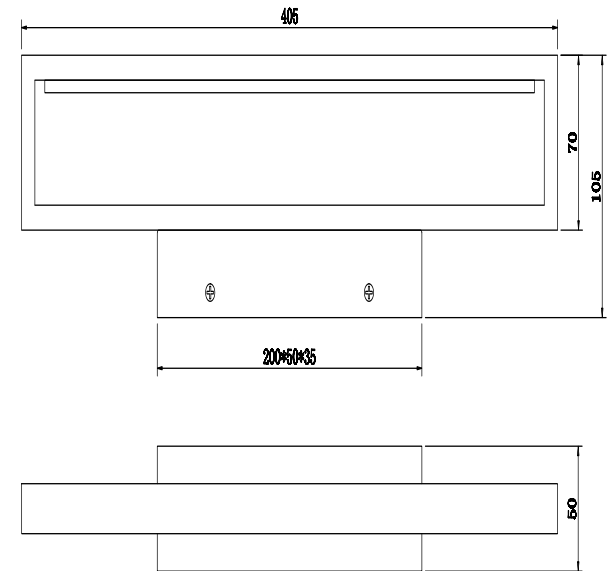

## C815WL-L12W

MAX 12W  
1200 Lumen

Model: C815WL-L12W  
Collection: Ceiling & Wall  
Series: Everett

Wall Lamps