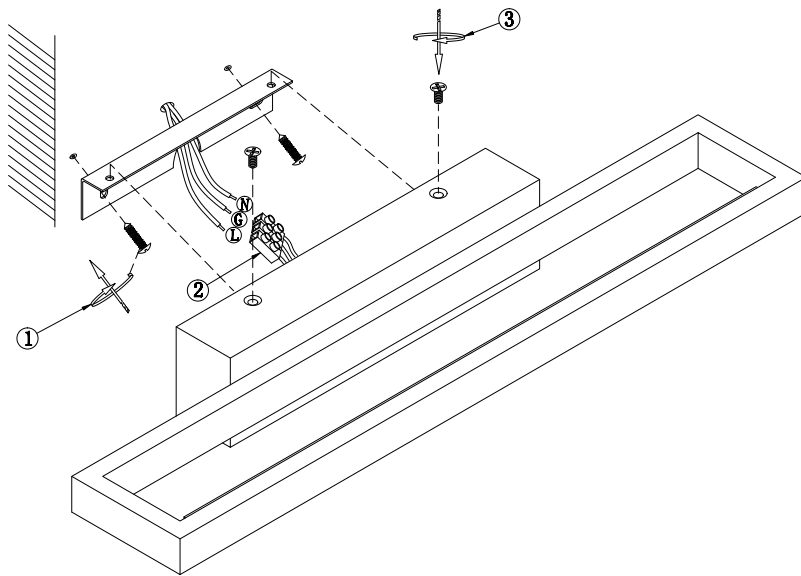

Instruction

C815WL-L12W4K

MAX 12W
1350 Lumen

Model: C815WL-L12W4K
Collection: Ceiling & Wall
Series: Everett

Wall Lamps