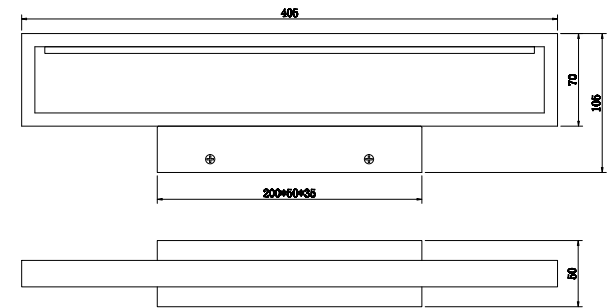

Instruction

C815WL-L12W4K

MAX 12W
1350 Lumen

Model: C815WL-L12W4K
Collection: Ceiling & Wall
Series: Everett

Wall Lamps