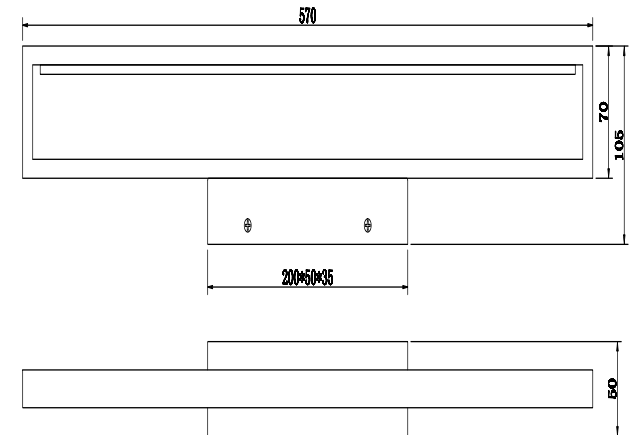

## C815WL-L18W

MAX 18W  
1550 Lumen

Model: C815WL-L18W  
Collection: Ceiling & Wall  
Series: Everett

Wall Lamps