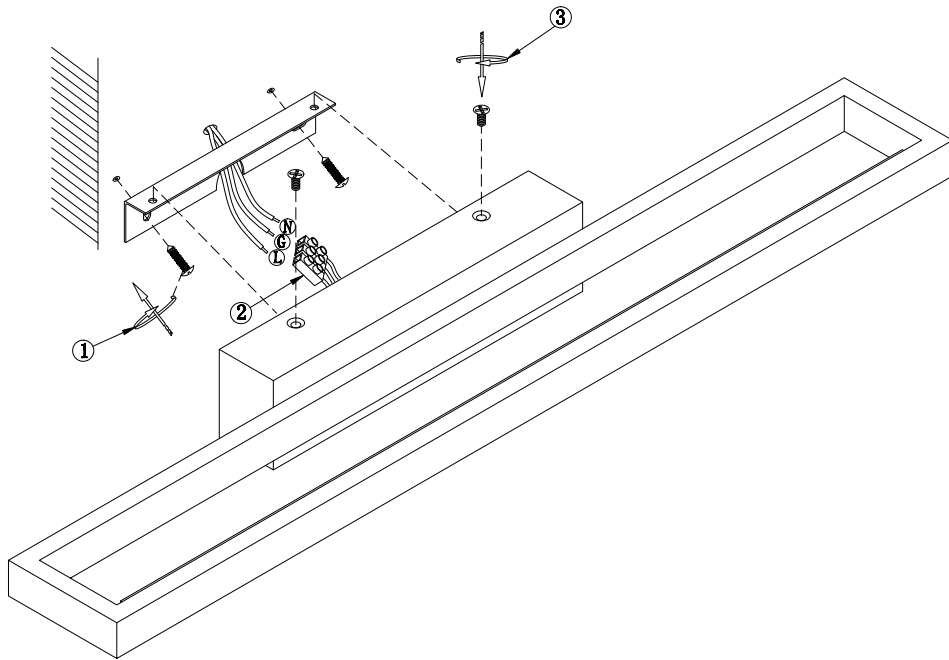

## C815WL-L18W

MAX 18W  
1550 Lumen

Model: C815WL-L18W  
Collection: Ceiling & Wall  
Series: Everett

Wall Lamps