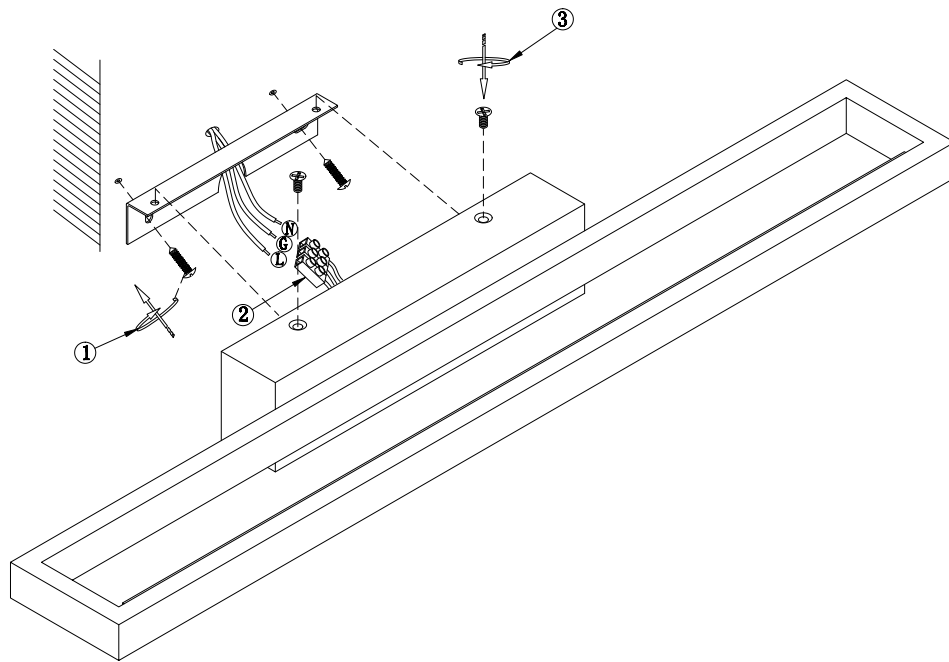

Instruction

C815WL-L18W4K

MAX 18W
1600 Lumen

Model: C815WL-L18W4K
Collection: Ceiling & Wall
Series: Everett

Wall Lamps