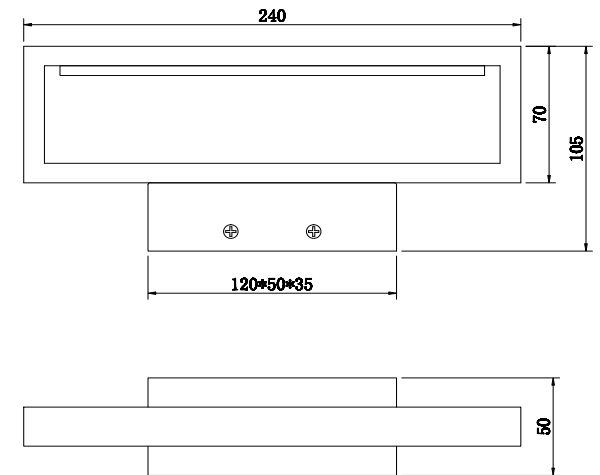

Instruction

C815WL-L6W

MAX 6W
530 Lumen

Model: C815WL-L6W
Collection: Ceiling & Wall
Series: Everett

Wall Lamps