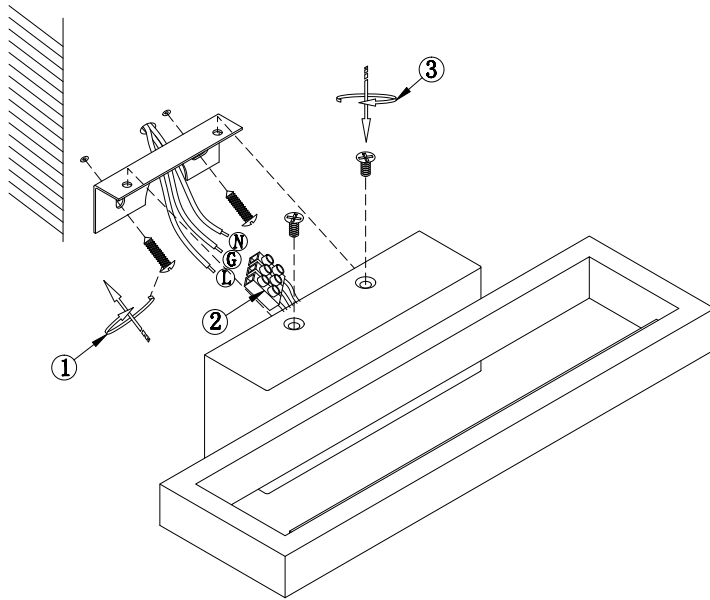

Instruction

C815WL-L6W

MAX 6W
530 Lumen

Model: C815WL-L6W
Collection: Ceiling & Wall
Series: Everett

Wall Lamps