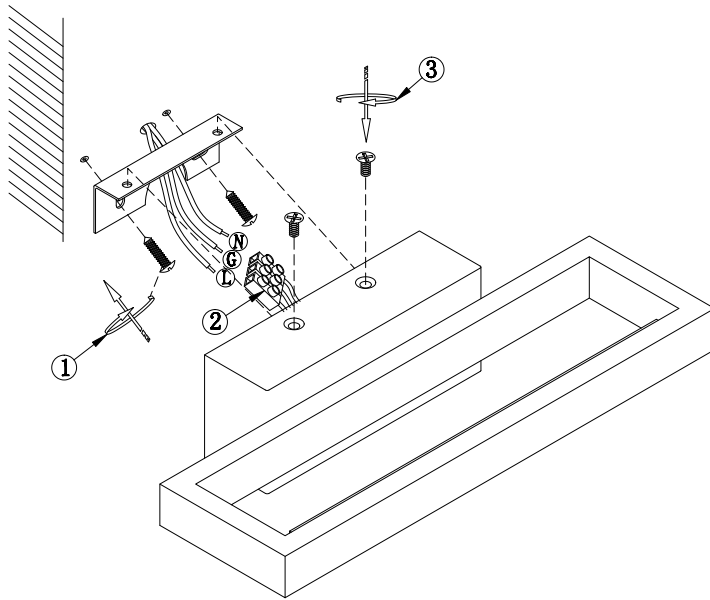

Instruction

C815WL-L6W4K

MAX 6W
580 Lumen

Model: C815WL-L6W4K
Collection: Ceiling & Wall
Series: Everett

Wall Lamps