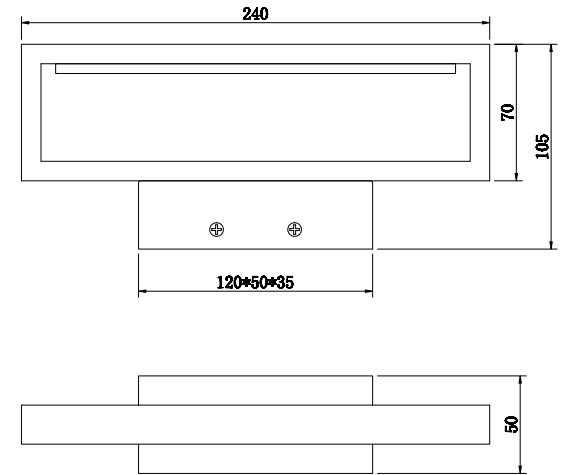

Instruction

C815WL-L6W4K

MAX 6W
580 Lumen

Model: C815WL-L6W4K
Collection: Ceiling & Wall
Series: Everett

Wall Lamps