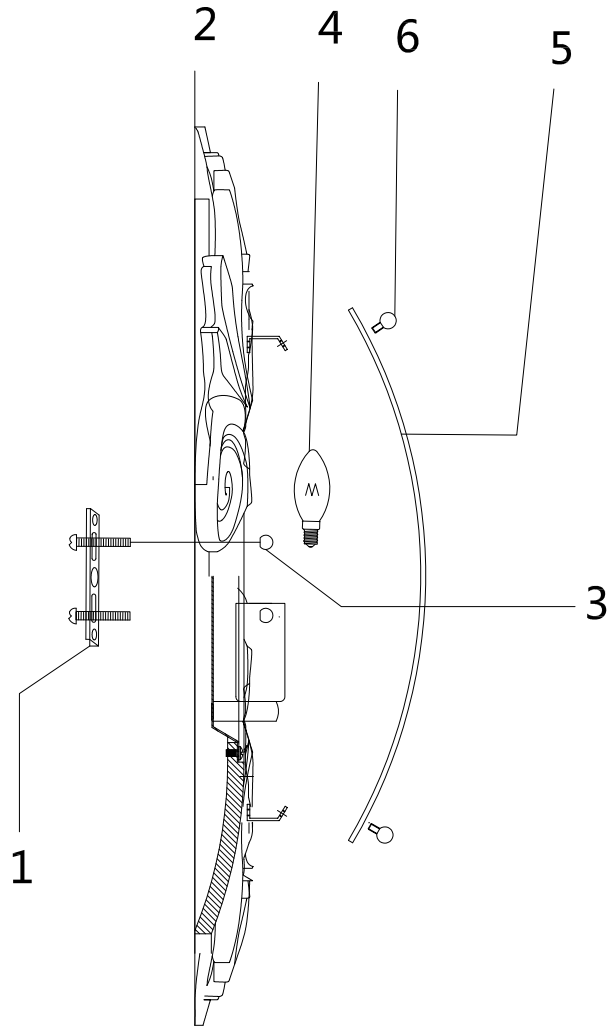

Instruction

C901-CL-03-W

3 x E14 (40W)

Model: C901-CL-03-W
Collection: Ceiling & Wall
Series: Tamina

Ceiling Lamps