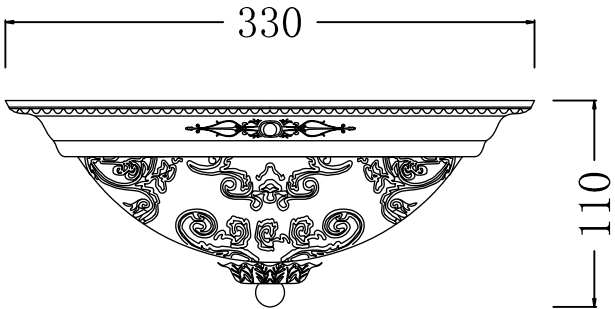

# Instruction

Collection: Ceiling & Wall  
Series: Diametrik  
Model: C907-CL-02-R  
Ceiling

2 x E14 (40w)

**MAYTONI**  
DECORATIVE LIGHTING

[www.maytoni.de](http://www.maytoni.de)