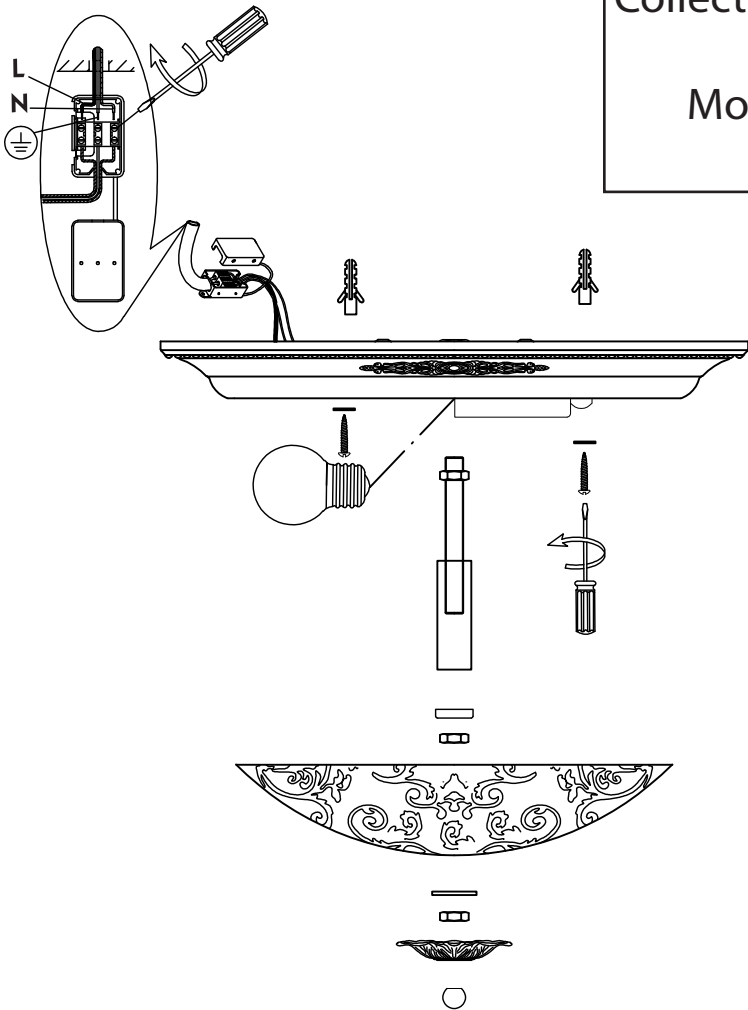

# Instruction

Collection: Ceiling & Wall  
Series: Diametrik  
Model: C907-CL-02-R  
Ceiling

2 x E14 (40w)

**MAYTONI**  
DECORATIVE LIGHTING

[www.maytoni.de](http://www.maytoni.de)