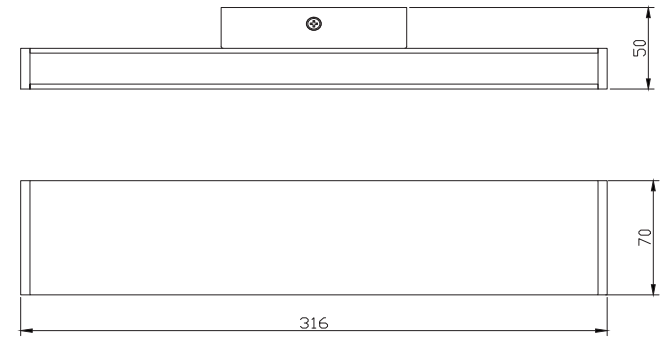

Instruction

C937-WL-01-12W-N

MAX 12W
850 Lumen

Model: C937-WL-01-12W-N
Collection: Ceiling & Wall
Series: Vilora

Wall Lamps