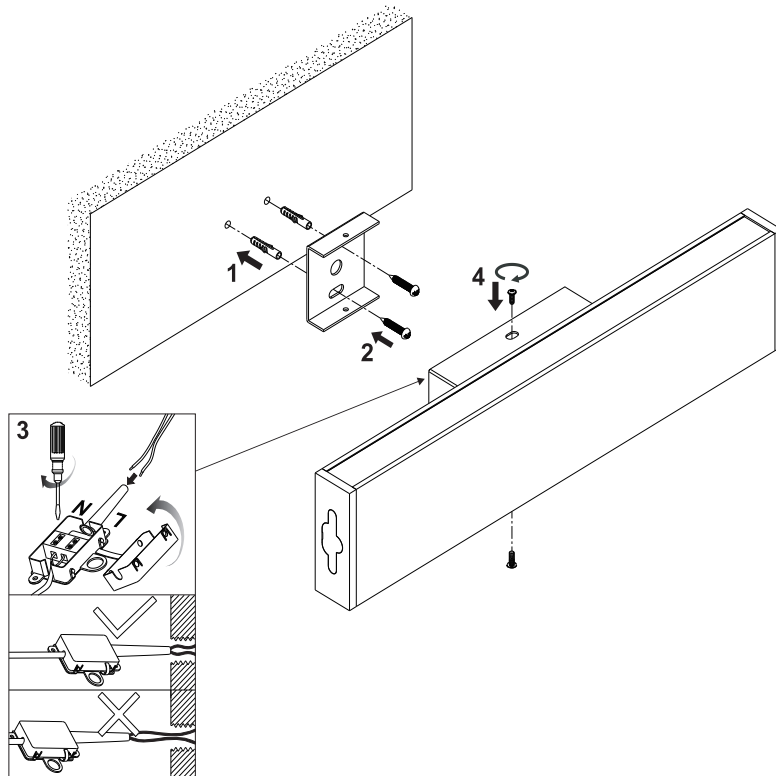

Instruction

C937-WL-01-12W-N

MAX 12W
850 Lumen

Model: C937-WL-01-12W-N
Collection: Ceiling & Wall
Series: Vilora

Wall Lamps